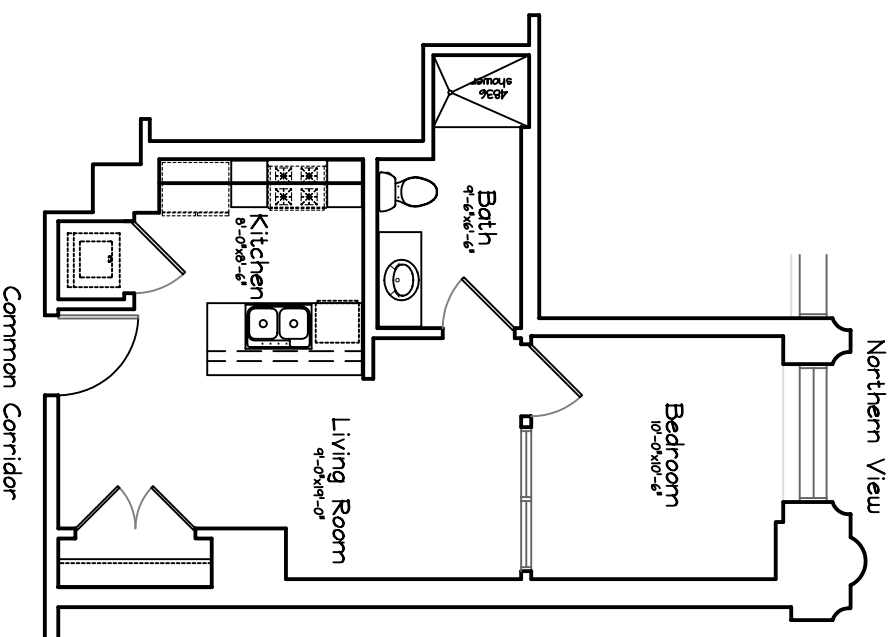

PLANKINTON LOFT APARTMENTS - 5th FLOOR

Unit #549 = 410 sq ft
One Bedroom, 1 Bath

Scale : 1/8" = 1'-0"

Square Footage taken from center of corridor/party walls
to exterior of furred walls.