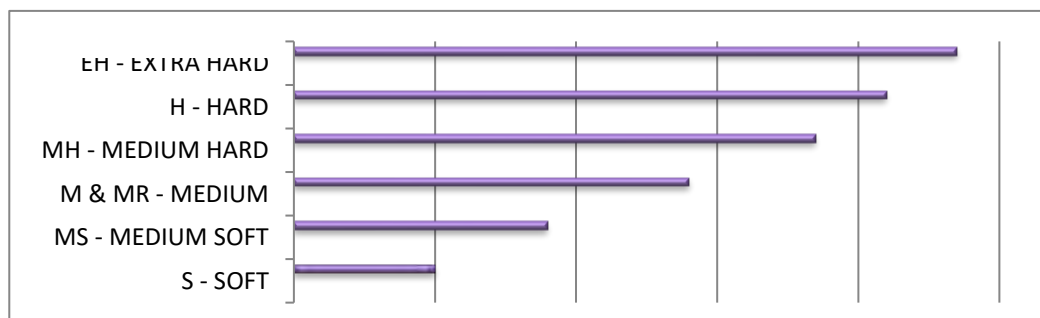

Codice code	Durezza stiffness	Descrizione description	Prezzo price
AXL-25960	/	ASSALE Ø25x960MM AXLE Ø25x960MM	$ 121.95
	/	DIAMETRO DIAMETER Ø25 mm	
	/	LUNGHEZZA LENGHT 960 mm	
AXL-30D960S	MOD. MORBIDO MOD. SOFT	ASSALE Ø30x5x960MM AXLE Ø30x5x960MM	$ 189.95
AXL-30D960M	MOD. MEDIO MOD. MEDIUM	DIAMETRO DIAMETER Ø30 mm	
AXL-30D960H	MOD. DURO MOD. HARD	LUNGHEZZA LENGHT 960 mm	
AXL-30D960EH	MOD. EXTRA DURO MOD. EXTRA HARD	SPESSORE THICKNESS 5 mm	
AXL-40C1040SDD2	MOD. MORBIDO MOD. SOFT	ASSALE DD2 Ø40x3x1040MM AXLE DD2 Ø40x3x1040MM	$ 197.95
AXL-40C1040MDD2	MOD. MEDIO MOD. MEDIUM	DIAMETRO DIAMETER Ø40 mm	
AXL-40C1040HDD2	MOD. DURO MOD. HARD	LUNGHEZZA LENGHT 1040 mm	
CS-AXL-OK501030S	MOD. MORBIDO MOD. SOFT	ASSALE OK Ø50x2x1030MM (con adesivo CIK-FIA) OK AXLE Ø50x2x1030MM (with CIK-FIA sticker)	$ 245.95
CS-AXL-OK501030MS	MOD. MEDIO - MORBIDO MOD. MEDIUM - SOFT	DIAMETRO DIAMETER Ø50 mm	
CS-AXL-OK501030MR	MOD. MEDIO RACING MOD. RACING MEDIUM	LUNGHEZZA LENGHT 1030 mm	
CS-AXL-OK501030MH	MOD. MEDIO - DURO MOD. MEDIUM - HARD	CATEGORIA CATEGORY OK	
CS-AXL-OK501030H	MOD. DURO MOD. HARD		
CS-AXL-OK501030EH	MOD. EXTRA DURO MOD. EXTRA HARD		
CS-AXL-KZ501030S	MOD. MORBIDO MOD. SOFT	ASSALE KZ Ø50x2x1030MM (con adesivo CIK-FIA) KZ AXLE Ø50x2x1030MM (with CIK-FIA sticker)	$ 245.95
CS-AXL-KZ501030MS	MOD. MEDIO - MORBIDO MOD. MEDIUM - SOFT	DIAMETRO DIAMETER Ø50 mm	
CS-AXL-KZ501030MR	MOD. MEDIO RACING MOD. RACING MEDIUM	LUNGHEZZA LENGHT 1030 mm	
CS-AXL-KZ501030MH	MOD. MEDIO - DURO MOD. MEDIUM - HARD	CATEGORIA CATEGORY KZ	
CS-AXL-KZ501030H	MOD. DURO MOD. HARD		
CS-AXL-KZ501030EH	MOD. EXTRA DURO MOD. EXTRA HARD		
KIT-AXL-KEY6660		CHIAVETTA 6x6x60MM (20 pezzi) AXLE KEY 6x6x60MM (20 pieces)	$ 65.95
KIT-AXL-KEY6680		CHIAVETTA 6x6x80MM (20 pezzi) AXLE KEY 6x6x80MM (20 pieces)	$ 65.95
KIT-AXL-KEY8550		CHIAVETTA 8x5x50MM (20 pezzi) AXLE KEY 8x5x50MM (20 pieces)	$ 70.95
KIT-AXL-KEY8560		CHIAVETTA 8x5x60MM (20 pezzi) AXLE KEY 8x5x60MM (20 pieces)	$ 70.95
KIT-AXL-KEY3P		CHIAVETTA 3 PIOLI (20 pezzi) AXLE KEY 3 PIVOT (20 pieces)	$ 189.95
KIT-AXL-KEY2P		CHIAVETTA 2 PIOLI (20 pezzi) AXLE KEY 2 PIVOT (20 pieces)	$ 161.95

*50mm IPK axles no longer come with keyways for inboard and outboard sprocket and sprocket hub applications. Dealers must specify if they want them keyed inboard (Shifter and 4-Stroke gears and hubs) or outboard (TaG gears and hubs).