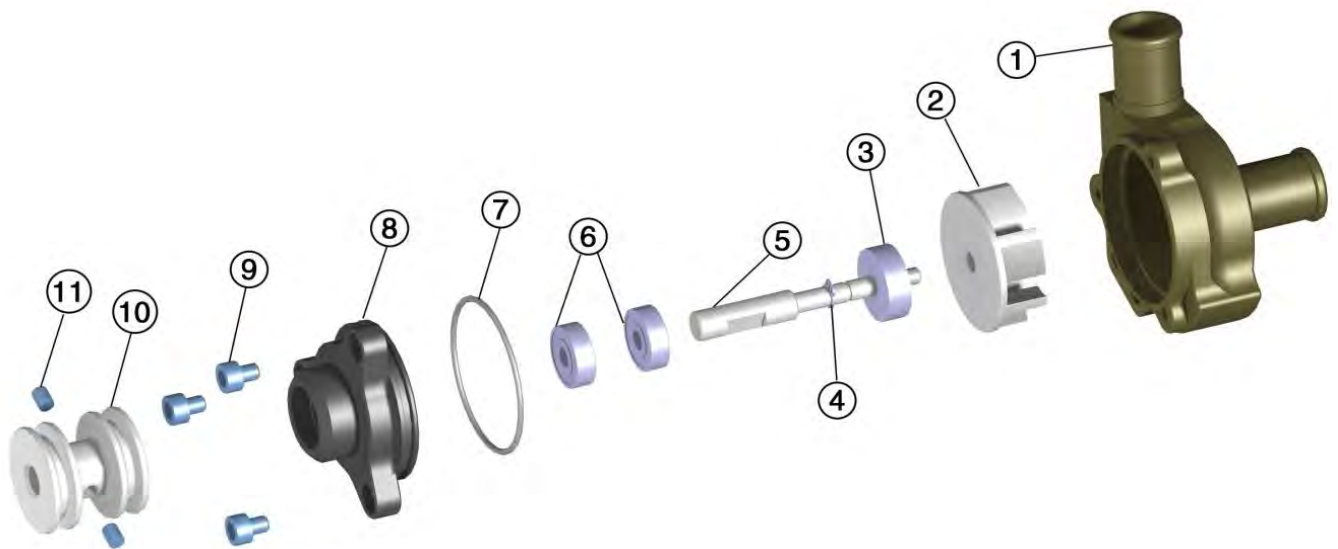

POMPA ACQUA | WATER PUMP

Codice code	Descrizione description	Prezzo (IVA escl.) price (excl. VAT)
ENG-PMP	POMPA ACQUA WATER PUMP	€ 130,00
CS-ENG-PUL50	PULEGGIA POMPA ACQUA PER ASSALE Ø50mm WATER PUMP PULLEY FOR Ø50mm AXLE	$ 63.95
CS-ENG-PUL40	PULEGGIA POMPA ACQUA PER ASSALE Ø40mm WATER PUMP PULLEY FOR Ø40mm AXLE	
CS-ENG-PUL30	PULEGGIA POMPA ACQUA PER ASSALE Ø30mm WATER PUMP PULLEY FOR Ø30mm AXLE	
KIT-ENG-PMPOR	O-RING PULEGGIA POMPA ACQUA (10 pezzi) WATER PUMP PULLEY O-RING (10 pieces)	€ 11,50
1	ENG-PMPDIF DIFFUSORE POMPA ACQUA WATER PUMP DIFFUSER	$ 115.95
2	ENG-PMPIMP GIRANTE POMPA ACQUA WATER PUMP IMPELLER	$ 54.95
3	ENG-PMPOIL PARAOILIO Ø22X6X7mm OIL RETAINER Ø22X6X7mm	$ 12.95
4	KIT-VT-SG05 SEEGER Ø5mm (50 pezzi) SEEGER Ø5mm (50 pieces)	$ 45.95
5	ENG-PMPSHF ALBERO GIRANTE POMPA ACQUA WATER PUMP IMPELLER SHAFT	$ 34.95
6	KIT-CU-0619 CUSCINETTO Ø19XØ6xH6mm (10 pezzi) BEARING Ø19XØ6xH6mm (10 pieces)	$ 45.95
7	KIT-VT-OR44 O-RING PER POMPA ACQUA (10 pezzi) O-RING FOR WATER PUMP (10 pieces)	$ 12.95
8	ENG-PMPCAP TAPPO POMPA ACQUA ANODIZZATO NERO WATER PUMP CAP ANODIZED BLACK	$ 54.95
9	KIT-VT-SC0510CH VITE TESTA CILINDRICA M5X10mm (50 pezzi) SCREW CYLINDRICAL HEAD M5X10mm (50 pieces)	$ 34.95
10	ENG-PMPLY PULEGGIA POMPA ACQUA WATER PUMP PULLEY	$ 36.95
11	KIT-VT-PN0606B GRANO PUNTA PIANA M6x6MM (50 pezzi) FLAT PIN M6x6MM (50 pieces)	$ 34.95