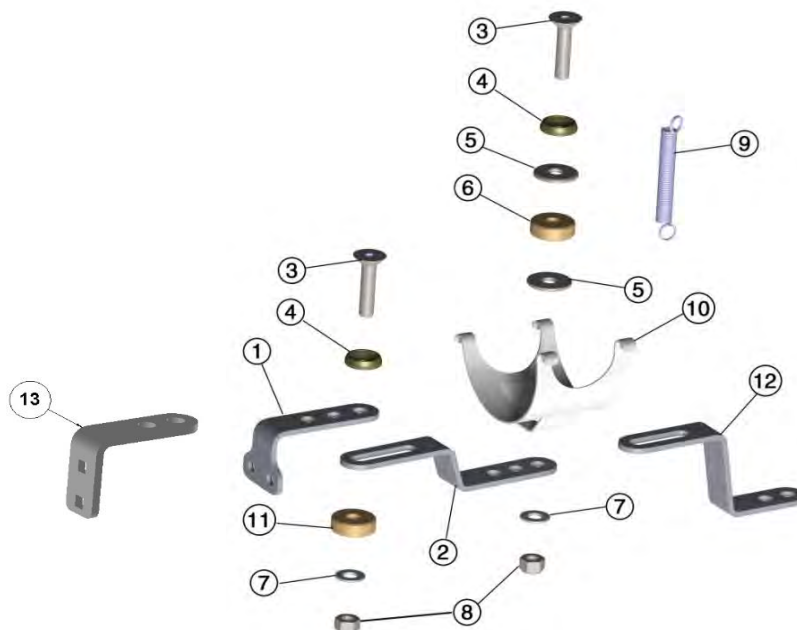

1	ENG-SILHLDBRK	PIASTRA SUPPORTO SILENZIATORE SCARICO UNIVERSALE ZINCATO BIANCO UNIVERSAL EXHAUST SILENCER SUPPORT WHITE GALVANIZED	$ 27.95
2	ENG-SILHLSUPKZ	SUPPORTO CULLA SILENZIATORE ZINCATO BIANCO SILENCER HOLDER SUPPORT WHITE GALVANIZED	$ 29.95
3	KIT-VT-SC1045SH	VITE TESTA SVASATA M10x45MM (50 pezzi) SCREW COUNTERSUNK HEAD M10x45MM (50 pieces)	$ 34.95
4	KIT-VT-WS1025CH	RONDELLA SVASATA Ø10x25MM ANODIZZATA (50 pezzi) WASHER COUNTERSUNK Ø10x25MM ANODIZED (50 pieces)	€ 90,00
5	KIT-VT-WS1030	RONDELLA Ø10x30MM (50 pezzi) WASHER Ø10x30MM (50 pieces)	$ 27.95
6	KIT-VT-SB1035	SILENTBLOCK Ø10xØ35xH10.5MM (10 pezzi) SILENTBLOCK Ø10xØ35xH10.5MM (10 pieces)	$ 49.95
7	KIT-VT-WS1020	RONDELLA Ø10x20MM (50 pezzi) WASHER Ø10x20MM (50 pieces)	$ 27.95
8	KIT-VT-NT10SH	DADO AUTOBLOCCANTE ALTO M10 (50 pezzi) NUT SELFLOCK HIGH M10 (50 pieces)	$ 34.95
9	KIT-ENG-SILSPR	MOLLA CULLA SILENZIATORE (10 pezzi) SILENCER HOLDER SPRING (10 pieces)	$ 43.95
10	ENG-SILHLDR	CULLA SILENZIATORE - ZINCATA BIANCA SILENCER HOLDER - WHITE GALVANIZED	$ 18.95
11	KIT-VT-SP1030	DISTANZIALE Ø10xØ30xH10MM (20 pezzi) SPACER Ø10xØ30xH10MM (20 pieces)	$ 89.95
12	ENG-SILHLSUPMK	SUPPORTO CULLA SILENZIATORE MINIKART ZINCATO BIANCO MINIKART SILENCER HOLDER SUPPORT WHITE GALVANIZED	$ 32.95
13	ENG-SILHLDBRK	PIASTRA SUPPORTO SILENZIATORE SCARICO OK/KZ MOD.R OK/KZ EXHAUST SILENCER SUPPORT R MOD. WHITE GALVANIZED	$ 32.95
KIT-VT-SC0620RHSU		VITE TESTA BOMBATA QUADRO SOTTO TEST M6x20MM (50 Pz.) SCREW ROUND HEAD SQUARE UNDERHEAD M6x20MM (50 pcs.)	 $ 43.95