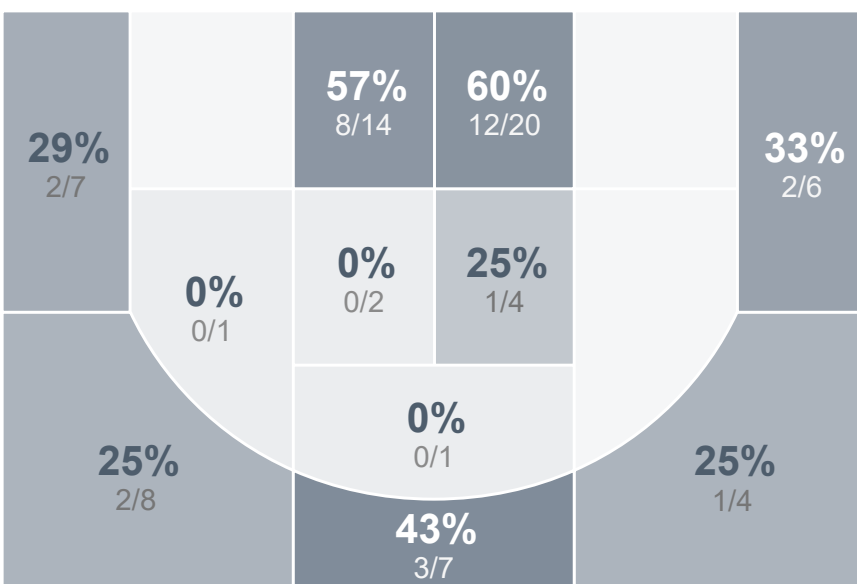

Girls Varsity Basketball