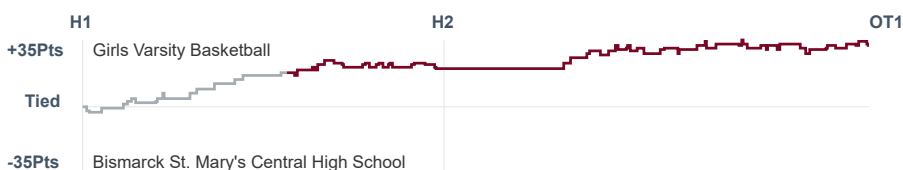

Box Score Report

MHS @ SMCHS - Dec 13, 2022 - W 90-58

Period Stats

Team	1	2	Final
MHS	44	46	90
SMCHS	24	34	58

Run Graph