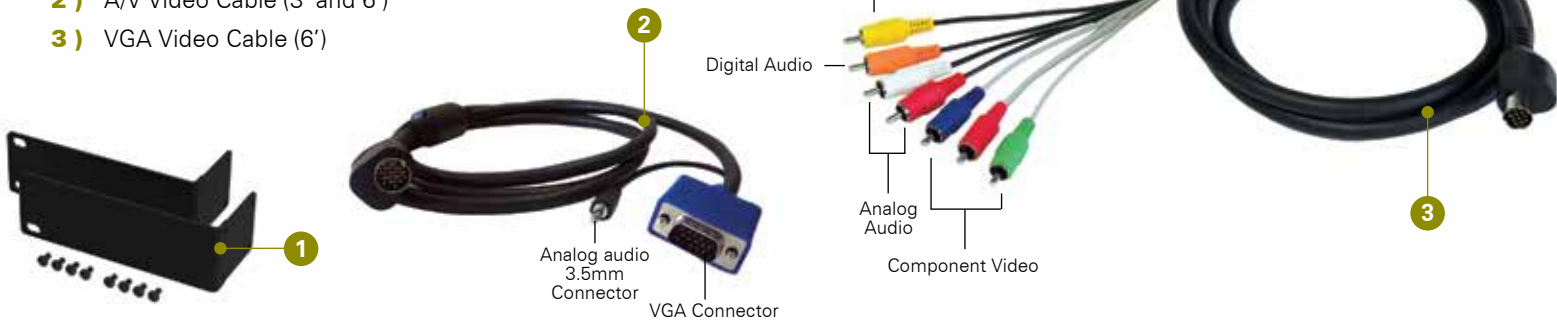

Ideal Uses:

- **Distribute HD video throughout your facility**
- **Replace multiple signage players**
- **Commercial or residential**

Zvpro820 Zvpro810 Zvpro620 Zvpro610

Total Channels	2 HD	1 HD	2HD	1 HD
Input	Unencrypted HDMI	Unencrypted HDMI	COMPONENT, VGA	COMPONENT, VGA
1080p/i	✓	✓	✓	✓
720p	✓	✓	✓	✓
480p/i	✓	✓	✓	✓

Optional Accessories (ordered separately)

- 1) Rack Mount Kit
- 2) A/V Video Cable (3' and 6')
- 3) VGA Video Cable (6')

For more details and sales information, visit www.northamericancable.com

+1.800.688.9282 | sales@northamericancable.com