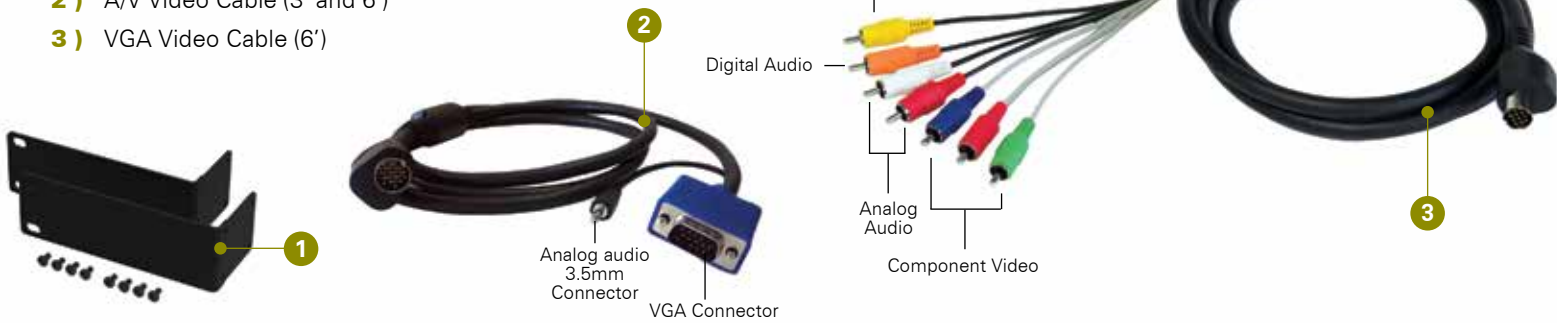

Ideal Uses:

- **Distribute HD video throughout your facility**
- **Replace multiple signage players**
- **Commercial or residential**

Zvpro820 Zvpro810 Zvpro620 Zvpro610

Total Channels	2 HD	1 HD	2HD	1 HD
Input	Unencrypted HDMI	Unencrypted HDMI	COMPONENT, VGA	COMPONENT, VGA
1080p/i	✓	✓	✓	✓
720p	✓	✓	✓	✓
480p/i	✓	✓	✓	✓

Optional Accessories (ordered separately)

- 1) Rack Mount Kit
- 2) A/V Video Cable (3' and 6')
- 3) VGA Video Cable (6')

For more details and sales information, visit www.zeevee.com

+ (1) 347-851-7364

ZeeVee, Inc. 1 Monarch Drive, Littleton, MA 01460