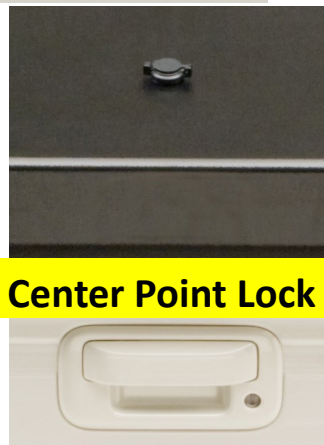

### Concealed Hinge

Light Weight

Easy to Remove

ABS Composite Material

LED Interior Light

APPLICATIONS  
ARE AVAILABLE  
FOR SHORT BED  
BEDS ONLY

### Center Point Lock