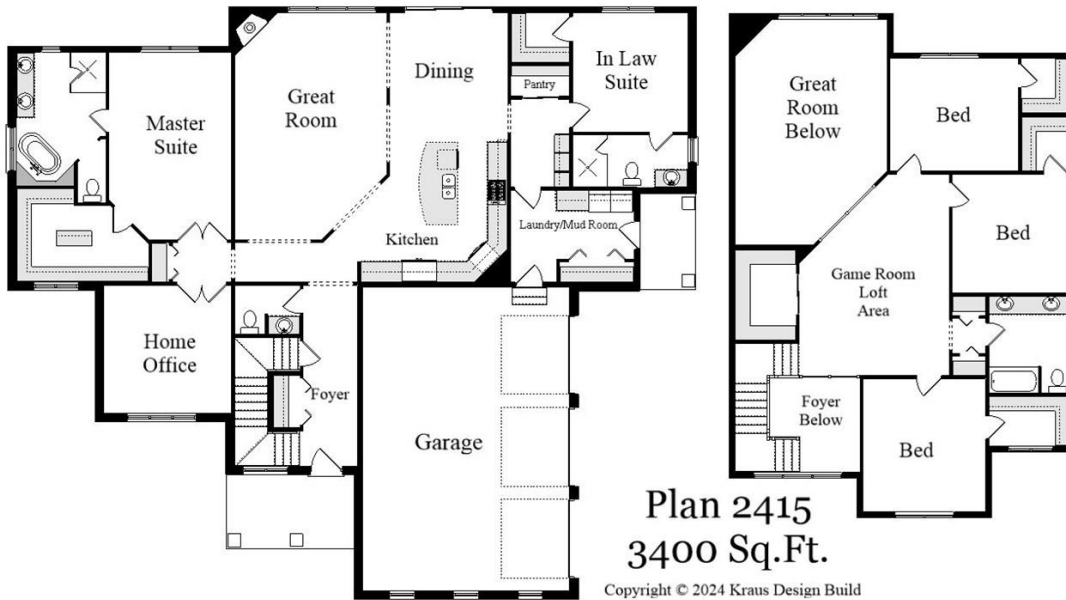

Your Land Your Style Your Home Your Way

Design + Build = Your Best Value

Plan 2415
3400 Sq.Ft.

Copyright © 2024 Kraus Design Build
All Rights Reserved

Whether we modify this plan or assist you in creating a Custom Home Plan all your own, our Design + Build process lets you take your Home Design to the Level You Choose.