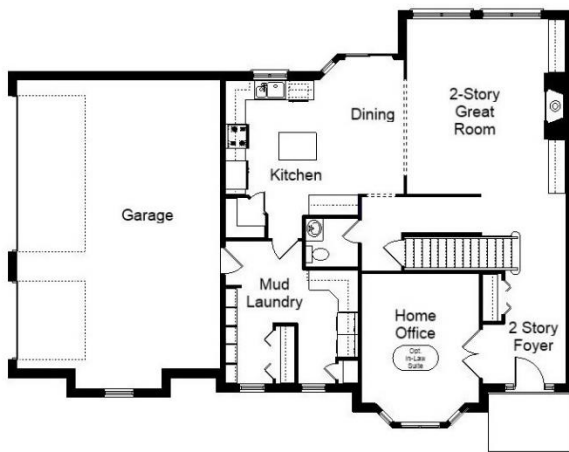

# Your Land Your Style Your Home Your Way

Design + Build = Your Best Value

**Powers Ferry I LS**  
**2175 Sq. Ft.**

Copyright © 2019 KrausDesign Build  
All Rights Reserved