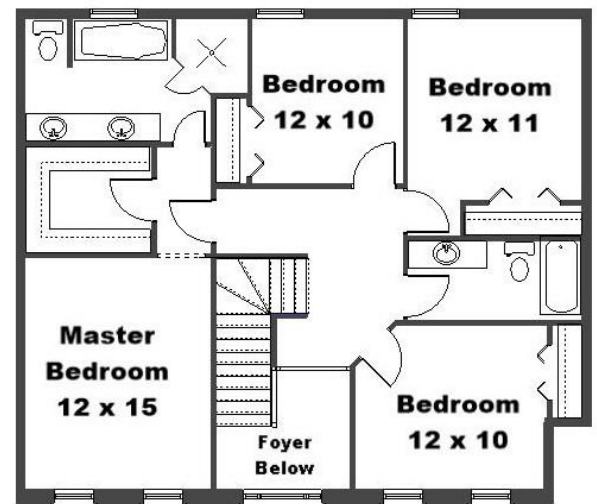

The Preston
2375 Sq.Ft.

Copyright © 2017 Kraus Design
All Rights Reserved

KRAUS
DESIGN + BUILD

248.494.1822

Your Land Your Style Your Home

Preston B.1

Preston B.2

Your Land Your Style Your Home