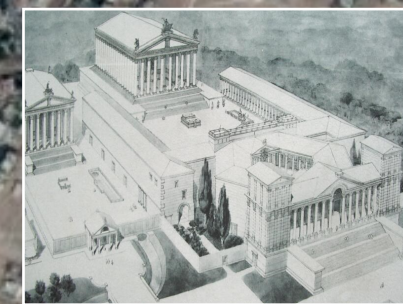

MUSLIM SHRINE

'Face' of Ala-Lu (Allah)/Satan
'Eagle Head' - helmet type as on Mars 'Face'

TEMPLAR CHURCH

Medieval Shrine

FACE OF ALA-LU
SPORTS CENTER

D&M PYRAMID

RAS AL HOUSSEIN MOSQUE

Google Earth