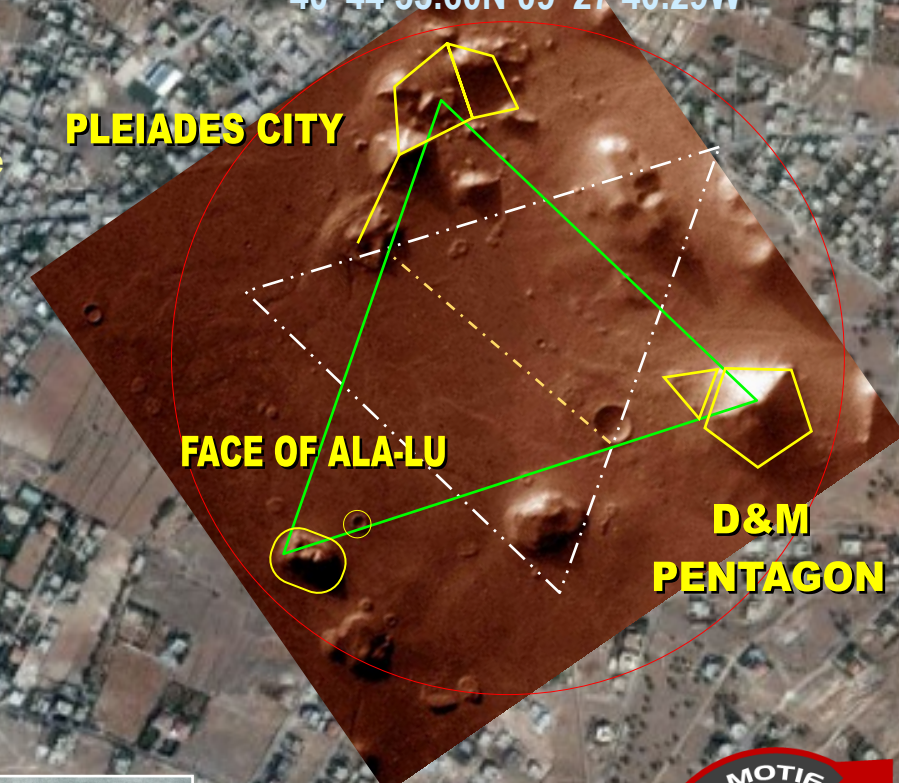

BA'AL-BEK CYDONIA STAR MAP

CYDONIA MARTIAN MOTIF TRIANGULATION PATTERN

9/16/2014

TEMPLE OF BA'AL/ZEUS/JUPITER

KEY MOTIF

TEMPLE OF BACCHUS

PYRAMID CITY
TEMPLE OF BA'AL

THE PLEIADES

7 DAUGHTERS OF ATLAS

MARTIAN PATTERN

CYDONIA, MARS

40°44'33.60N 09°27'40.29W

PLEIADES CITY

ANTROPOMORPHIC 'ORION' WITH KEY TO SILVER GATE

WASHINGTON MASONIC MEMORIAL

JERUSALEM, ISRAEL

MUSLIM SHRINE

'Face' of Ala-Lu (Allah)/Satan
'Eagle Head' - helmet type as on Mars 'Face'

TEMPLAR CHURCH

Medieval Shrine

FACE OF ALA-LU
SPORTS CENTER

D&M PYRAMID

RAS AL HOUSSEIN MOSQUE

Google Earth