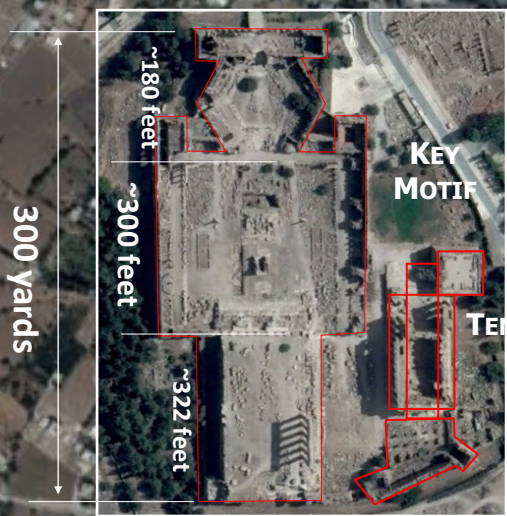

BA'AL-BEK CYDONIA STAR MAP

CYDONIA MARTIAN MOTIF TRIANGULATION PATTERN

9/16/2014

TEMPLE OF BA'AL/ZEUS/JUPITER

KEY MOTIF

TEMPLE OF BACCHUS

PYRAMID CITY
TEMPLE OF BA'AL

THE PLEIADES

7 DAUGHTERS OF ATLAS

MARTIAN PATTERN

CYDONIA, MARS

40°44'33.60N 09°27'40.29W

PLEIADES CITY

ANTROPOMORPHIC 'ORION' WITH KEY TO SILVER GATE

WASHINGTON MASONIC MEMORIAL

JERUSALEM, ISRAEL

MUSLIM SHRINE

'Face' of Ala-Lu (Allah)/Satan
'Eagle Head' - helmet type as on Mars 'Face'

TEMPLAR CHURCH

Medieval Shrine

FACE OF ALA-LU
SPORTS CENTER

D&M PYRAMID

RAS AL HOUSSEIN MOSQUE

Google Earth