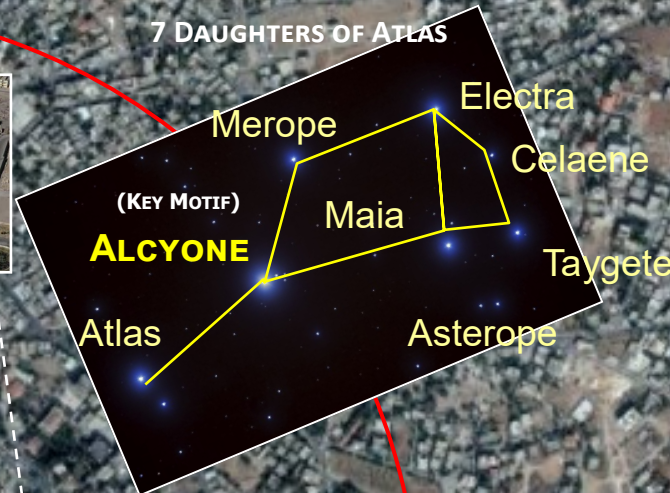

BA'AL-BEK CYDONIA STAR MAP

CYDONIA MARTIAN MOTIF TRIANGULATION PATTERN

9/16/2014

TEMPLE OF BA'AL/ZEUS/JUPITER

KEY MOTIF

TEMPLE OF BACCHUS

PYRAMID CITY
TEMPLE OF BA'AL

THE PLEIADES

7 DAUGHTERS OF ATLAS

MARTIAN PATTERN

CYDONIA, MARS

40°44'33.60N 09°27'40.29W

PLEIADES CITY

ANTROPOMORPHIC 'ORION' WITH KEY TO SILVER GATE

WASHINGTON MASONIC MEMORIAL

JERUSALEM, ISRAEL

MUSLIM SHRINE

'Face' of Ala-Lu (Allah)/Satan
'Eagle Head' - helmet type as on Mars 'Face'

TEMPLAR CHURCH

Medieval Shrine

FACE OF ALA-LU
SPORTS CENTER

D&M PYRAMID

RAS AL HOUSSEIN MOSQUE

Google Earth