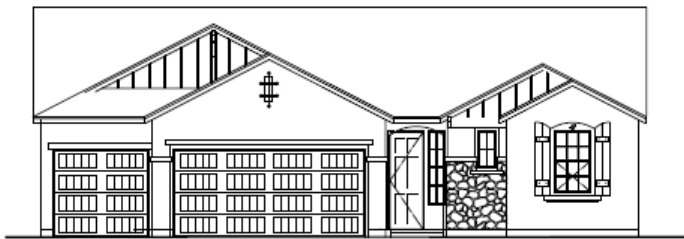

Rio Glen

1900 Sq. Ft.

Elevation "A"

Elevation "B"

Available Options

- Extended Dining with French door to Patio
- 2' Back of Home Extension adds 108 sf
- Powder Bath ILO Storage
- Gourmet Kitchen with Butterfly Island
- Den ILO Bedroom 3
- Garage Extensions
- Custom Options Available