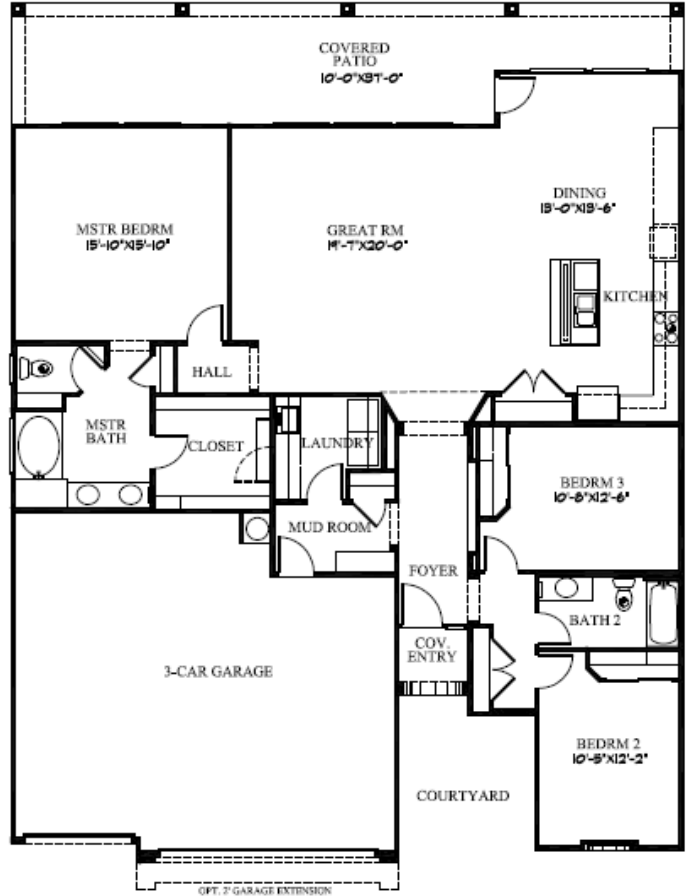

Rio Glen

1900 Sq. Ft.

Elevation "A"

Elevation "B"

Available Options

- Extended Dining with French door to Patio
- 2' Back of Home Extension adds 108 sf
- Powder Bath ILO Storage
- Gourmet Kitchen with Butterfly Island
- Den ILO Bedroom 3
- Garage Extensions
- Custom Options Available