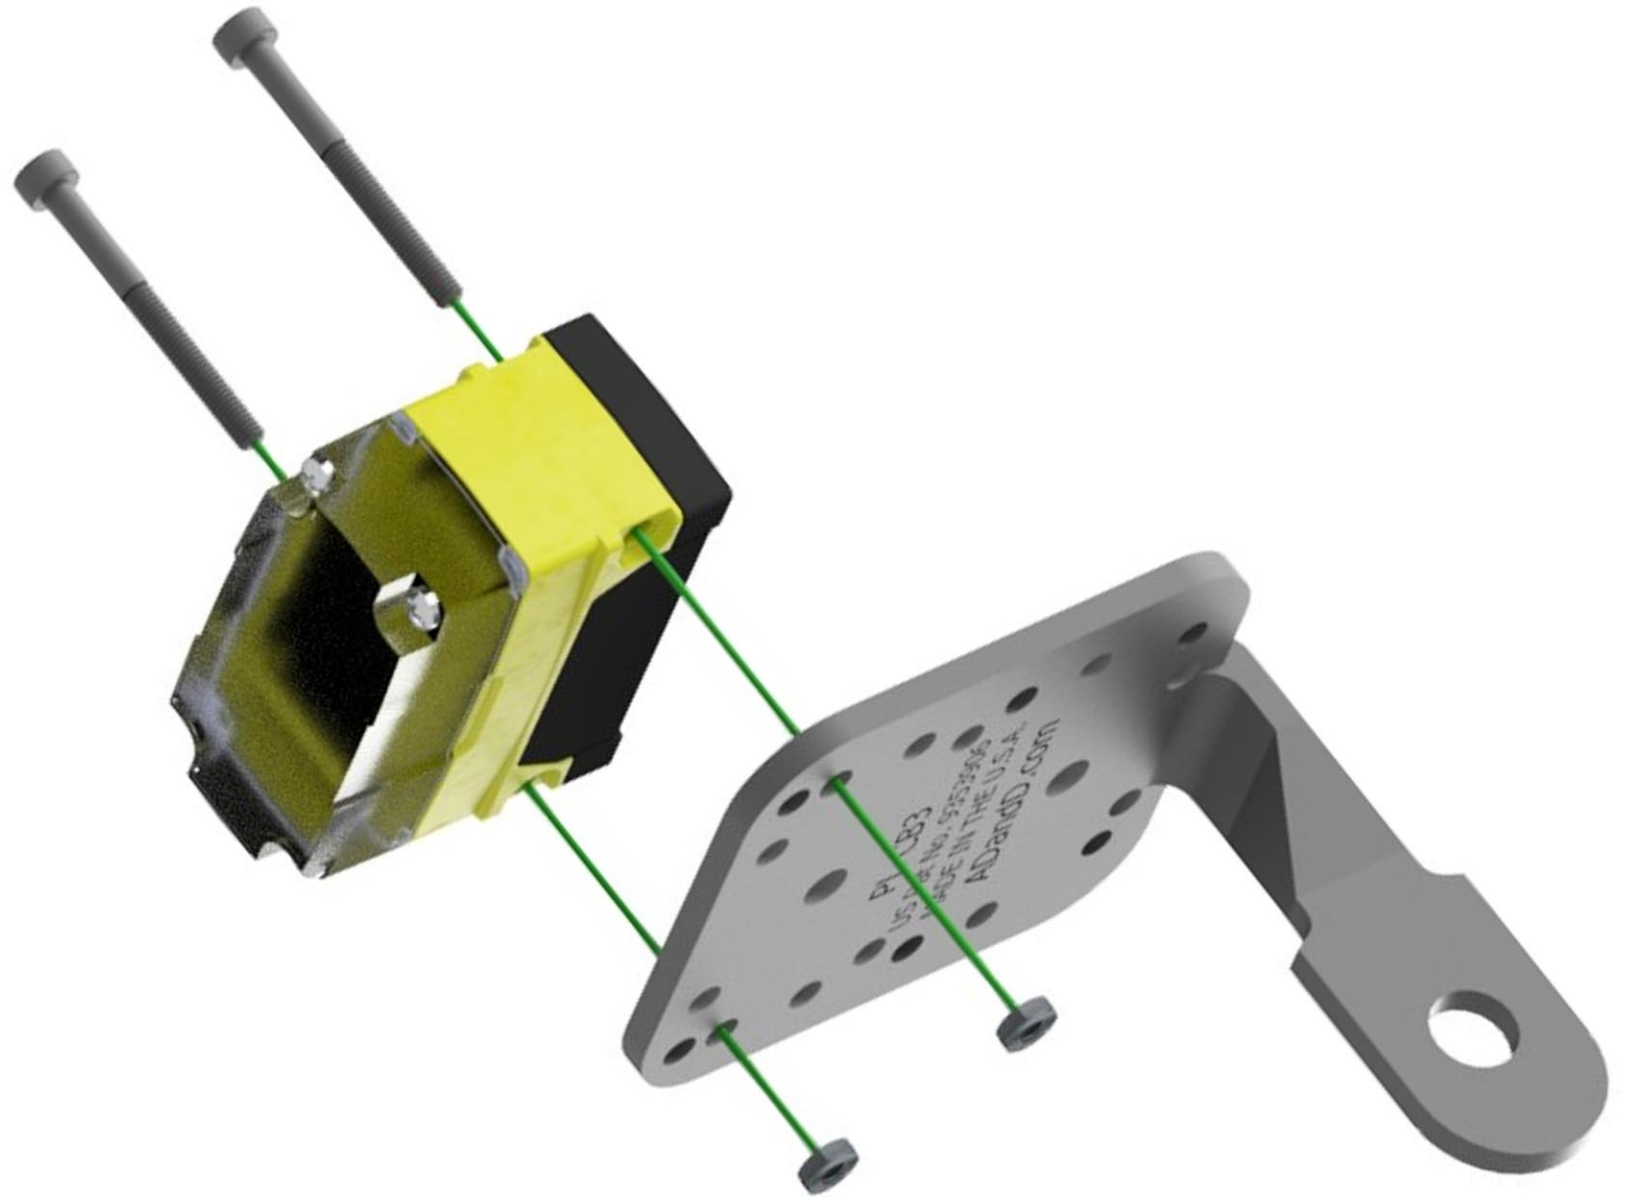

ADandD Pop-Link #PL-CB3

Mounting for Congnex Dataman 70

Included Hardware

(2) M3-.5 X 30mm Lg SHCS

(2) M3-.5 Jam Nut