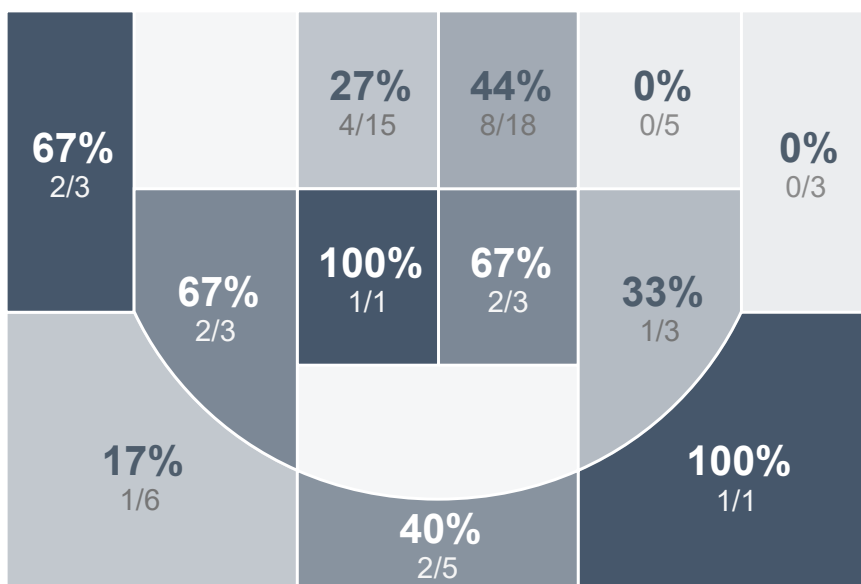

Watford City Girls Basketball