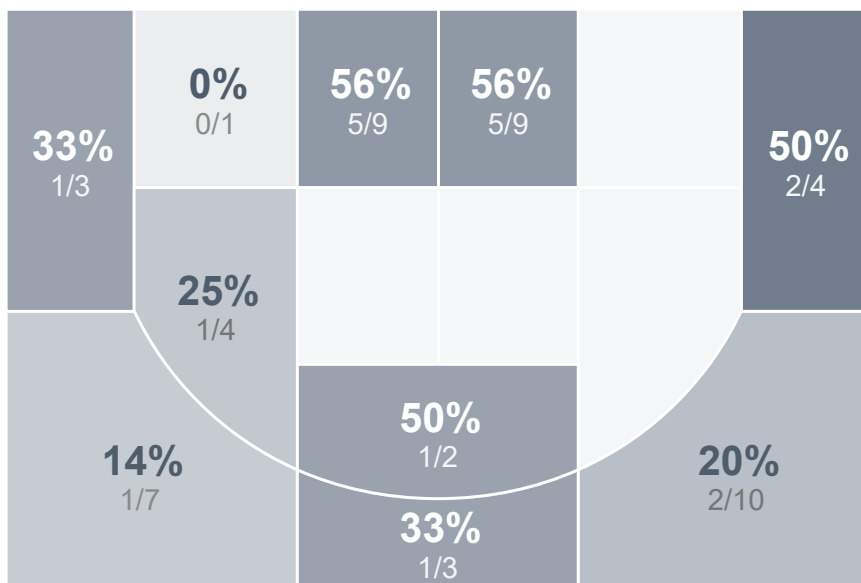

Williston High School