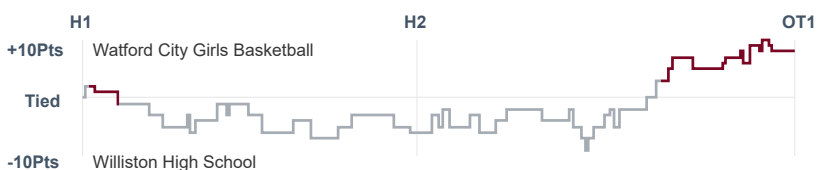

Box Score Report

WCHS vs Williston - Dec 7, 2019 - W 58-50

Period Stats

Team	1	2	Final
WCHS	17	41	58
WHS	23	27	50

Run Graph