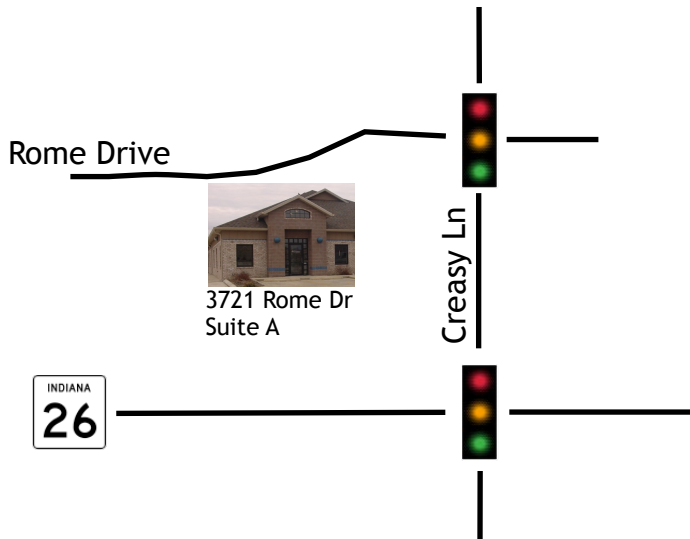

BalanceMD

Solutions for Dizziness and Hearing Loss

888-888-DIZZY (3499)

www.BalanceMD.net

BalanceMD

3721 Rome Drive, Suite A
Lafayette, IN 47905

Phone: (765) 807-7100
(888) 888-DIZZY (3499)

Fax: (765) 807-7101

www.BalanceMD.net

At the intersection of SR 26 and Creasy Lane, go north on Creasy Lane, then turn left (west) on Rome Drive. BalanceMD will be on the left, a tan, one story building with blue trim.

Appointment Date _____