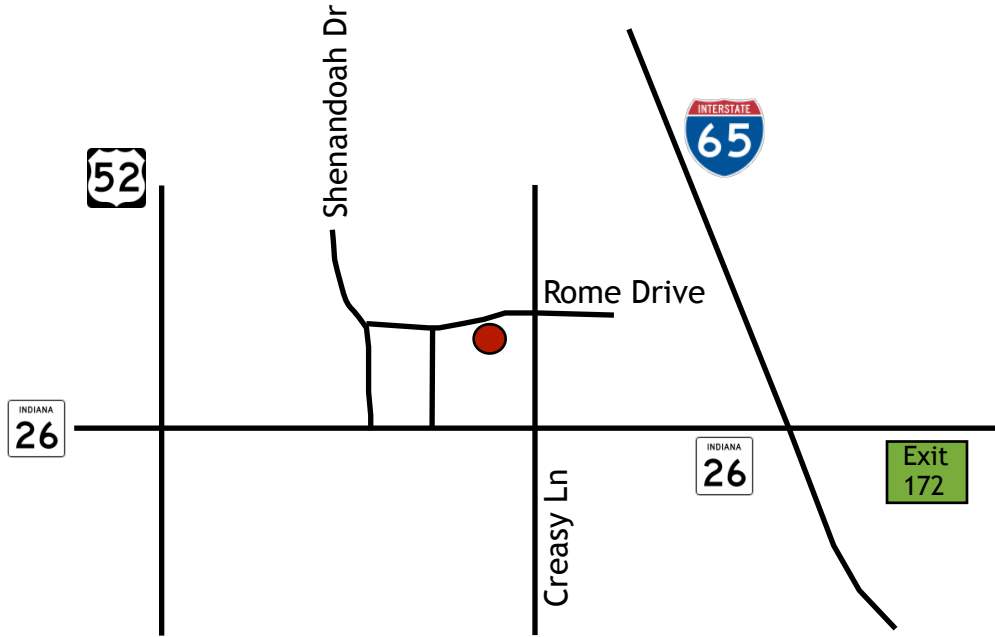

BalanceMD

Solutions for Dizziness and Hearing Loss

888-888-DIZZY (3499)

www.BalanceMD.net

BalanceMD

3721 Rome Drive, Suite A
Lafayette, IN 47905

Phone: (765) 807-7100
(888) 888-DIZZY (3499)

Fax: (765) 807-7101

www.BalanceMD.net