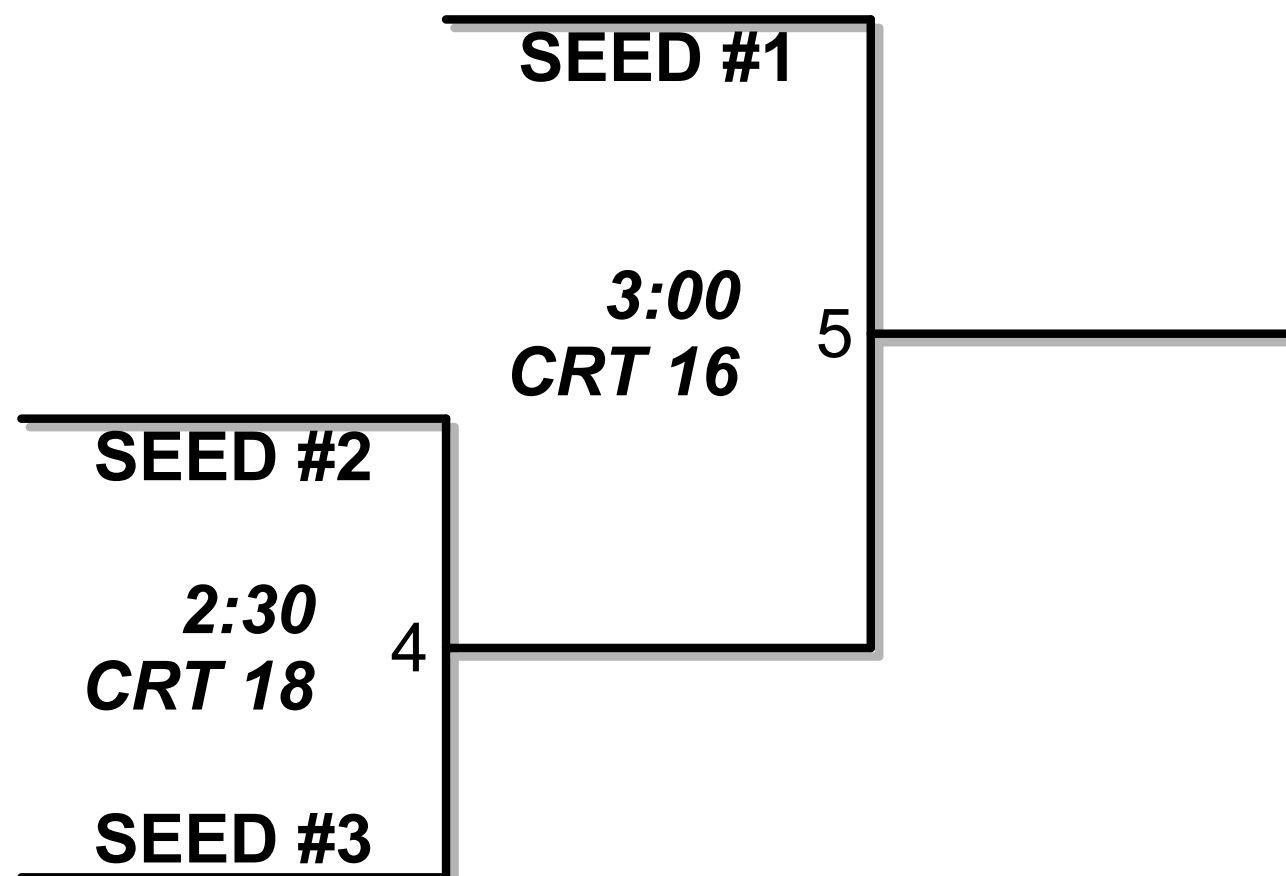

# ADULT COED

Round 1				
Game			Time	Location
1	Shield Arms	vs.	CAKE	10:00 CRT 25

Round 2				
Game			Time	Location
2	CAKE	vs.	FIWB	11:00 CRT 19

Round 3				
Game			Time	Location
3	FIWB	vs.	Shield Arms	12:00 CRT 20