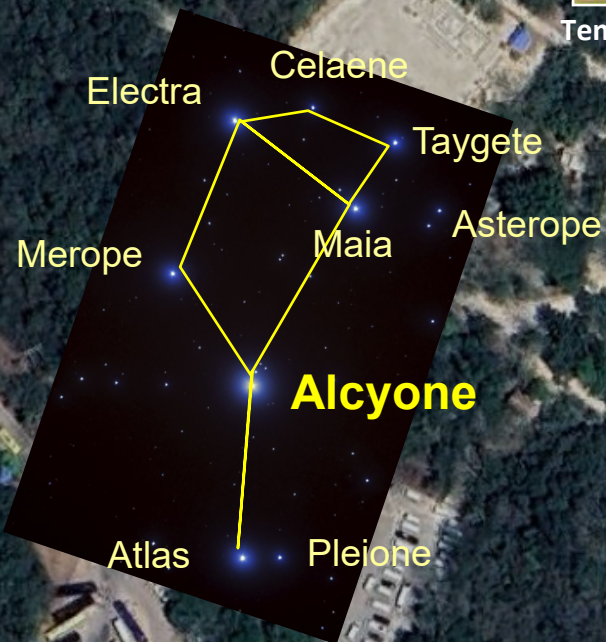

CHICHEN ITZA CYDONIA STAR MAP

MEXICO

MARTIAN MOTIF TRIANGULATION PATTERN

PLEIADES STARS

7 DAUGHTERS OF ATLAS

The Bearded One

Temple of Bearded One

PLEIADES CITY

Ball Court of the Jaguar

FACE OF ALA-LU

Temple of the Warrior

MARTIAN MOTIF

CYDONIA, MARS

40°44'33.60N 09°27'40.29W

PLEIADES CITY

D&M PENTAGON

FACE OF ALA-LU

D&M PENTAGON

El Castillo

The Castle or Fort

Serpent of Light on Equinoxes

'THE SHINING ONE'

180 Yards
555 Feet

START GATE 2012