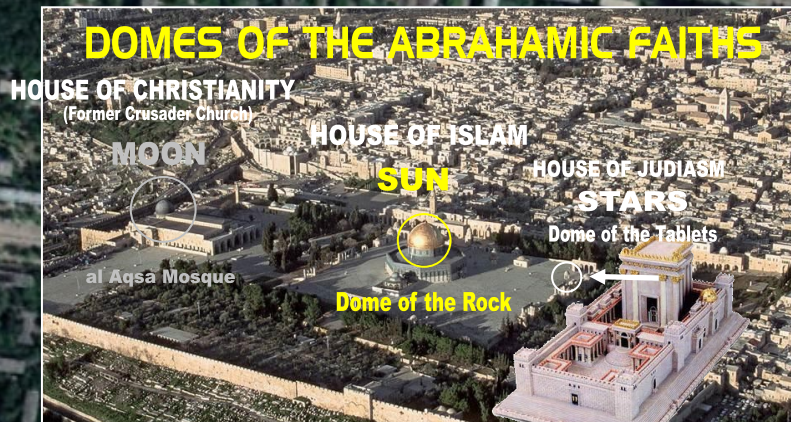

DOMES OF THE ABRAHAMIC FAITHS

HOUSE OF CHRISTIANITY
(Former Crusader Church)

HOUSE OF ISLAM

HOUSE OF JUDIASM

MOON

SUN

STARS

Dome of the Tablets

al Aqsa Mosque

Dome of the Rock

3rd Temple

3

Memorial Synagogue

HOUSE OF JUDIASM

STARS

Dome of the Tablets

2

Memorial Mosque