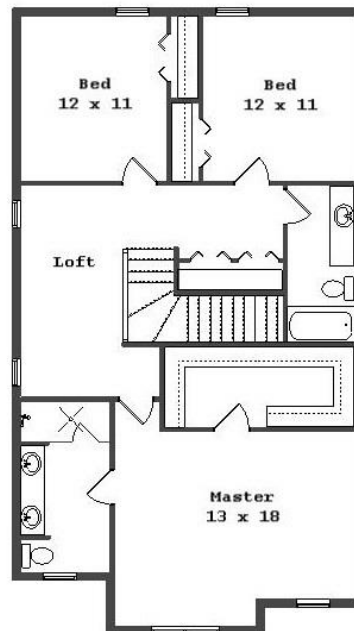

Your Land Your Style Your Home Your Way

Design + Build = Your Best Value

**In-Town 4022 D**  
**2175 Sq.Ft.**

**KRAUS**  
**DESIGN + BUILD**

248-972-5549

Copyright © 2017 Kraus Design  
All Rights Reserved

Requires 40' x 120' Lot  
Copyright © 2017 Kraus Design  
All Rights Reserved

Setting the New Standard