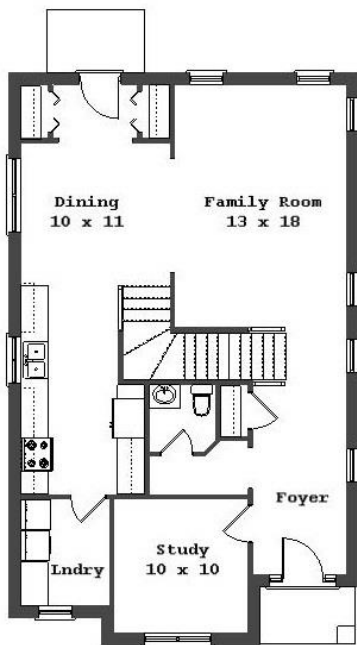

Your Land Your Style Your Home Your Way

Design + Build = Your Best Value

**In-Town 4022 D**  
**2175 Sq.Ft.**

**KRAUS**  
**DESIGN + BUILD**

248-972-5549

Copyright © 2017 Kraus Design  
All Rights Reserved

Requires 40' x 120' Lot  
Copyright © 2017 Kraus Design  
All Rights Reserved

Setting the New Standard