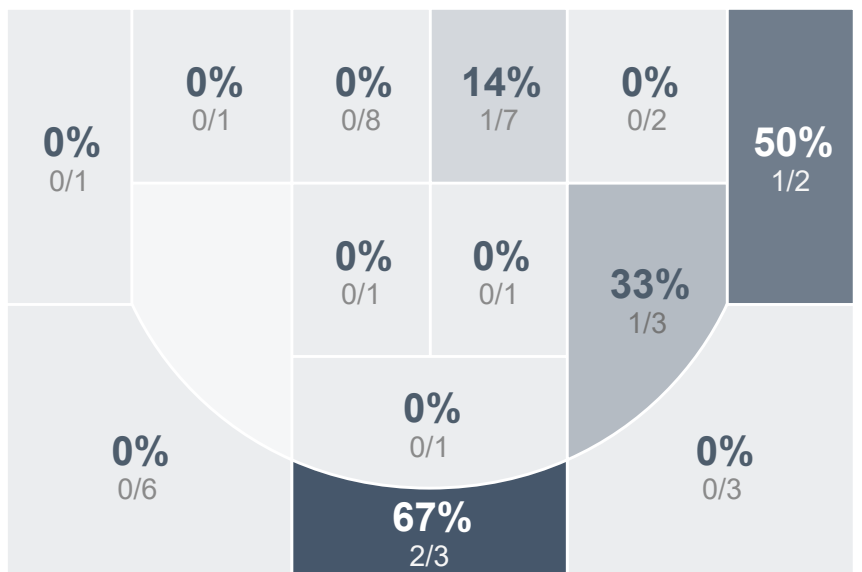

Dickinson High School