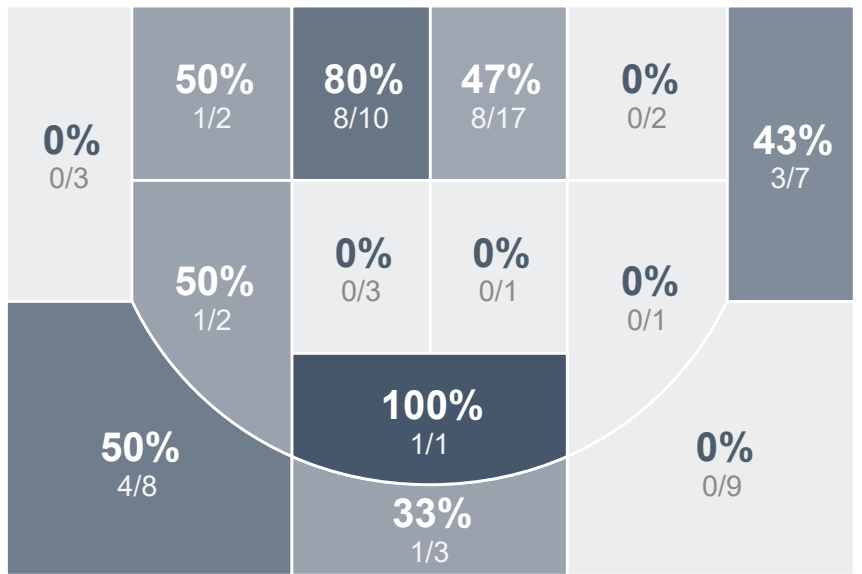

Girls Varsity Basketball