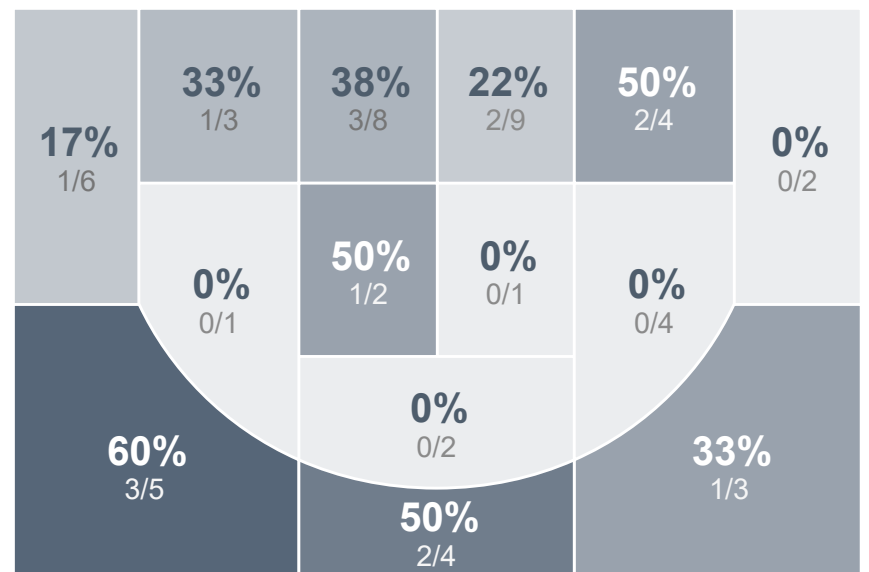

Turtle Mountain High School