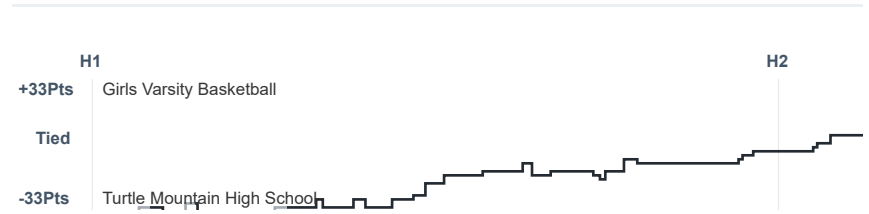

Box Score Report

BHS @ Turtle Mountain - Feb 21, 2020 - W 79-48

Period Stats

Team	1	2	Final
BHS	32	47	79
TMHS	17	31	48

Run Graph

Team Stats

	BHS	TMHS
Field Goal %	30.6%	29.6%
Effective Field Goal %	34.1%	36.1%
2FG Made/Attempted	20/59	9/34
2FG%	33.9%	26.5%
3FG Made/Attempted	6/26	7/20
3FG%	23.1%	35.0%
FT Made/Attempted	21/29	9/12
Free Throw Percentage	72.4%	75.0%
Points Per Possession	0.97	0.57
Transition Points	19	2
Points Off Turnovers	37	10
Second Chance Points	13	3
Points in the Paint	32	12
Offensive Rebounds	28	13
Defense Rebounds	25	35
Assists	16	14
Deflections	14	2
Steals	22	7
Blocks	4	7
Turnovers	11	38
Personal Fouls	15	25
Charges Taken	2	0