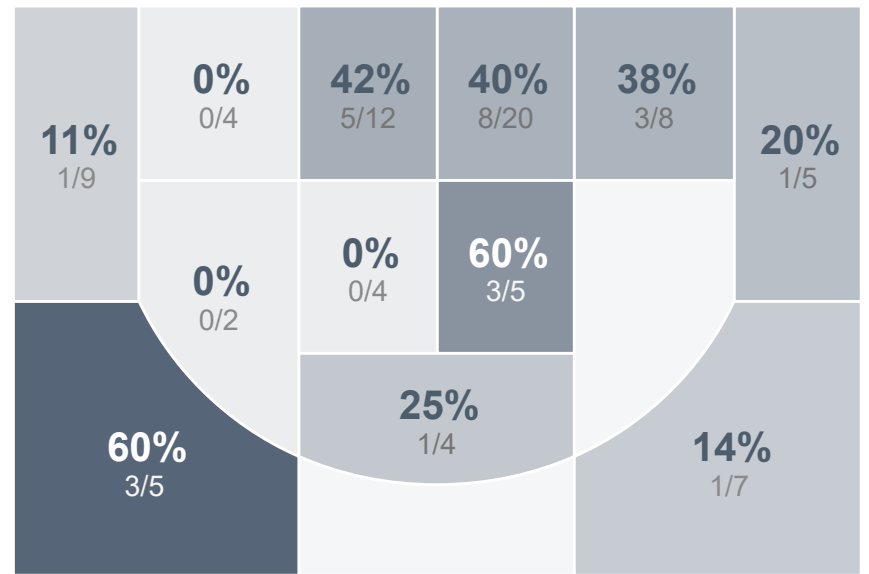

Girls Varsity Basketball