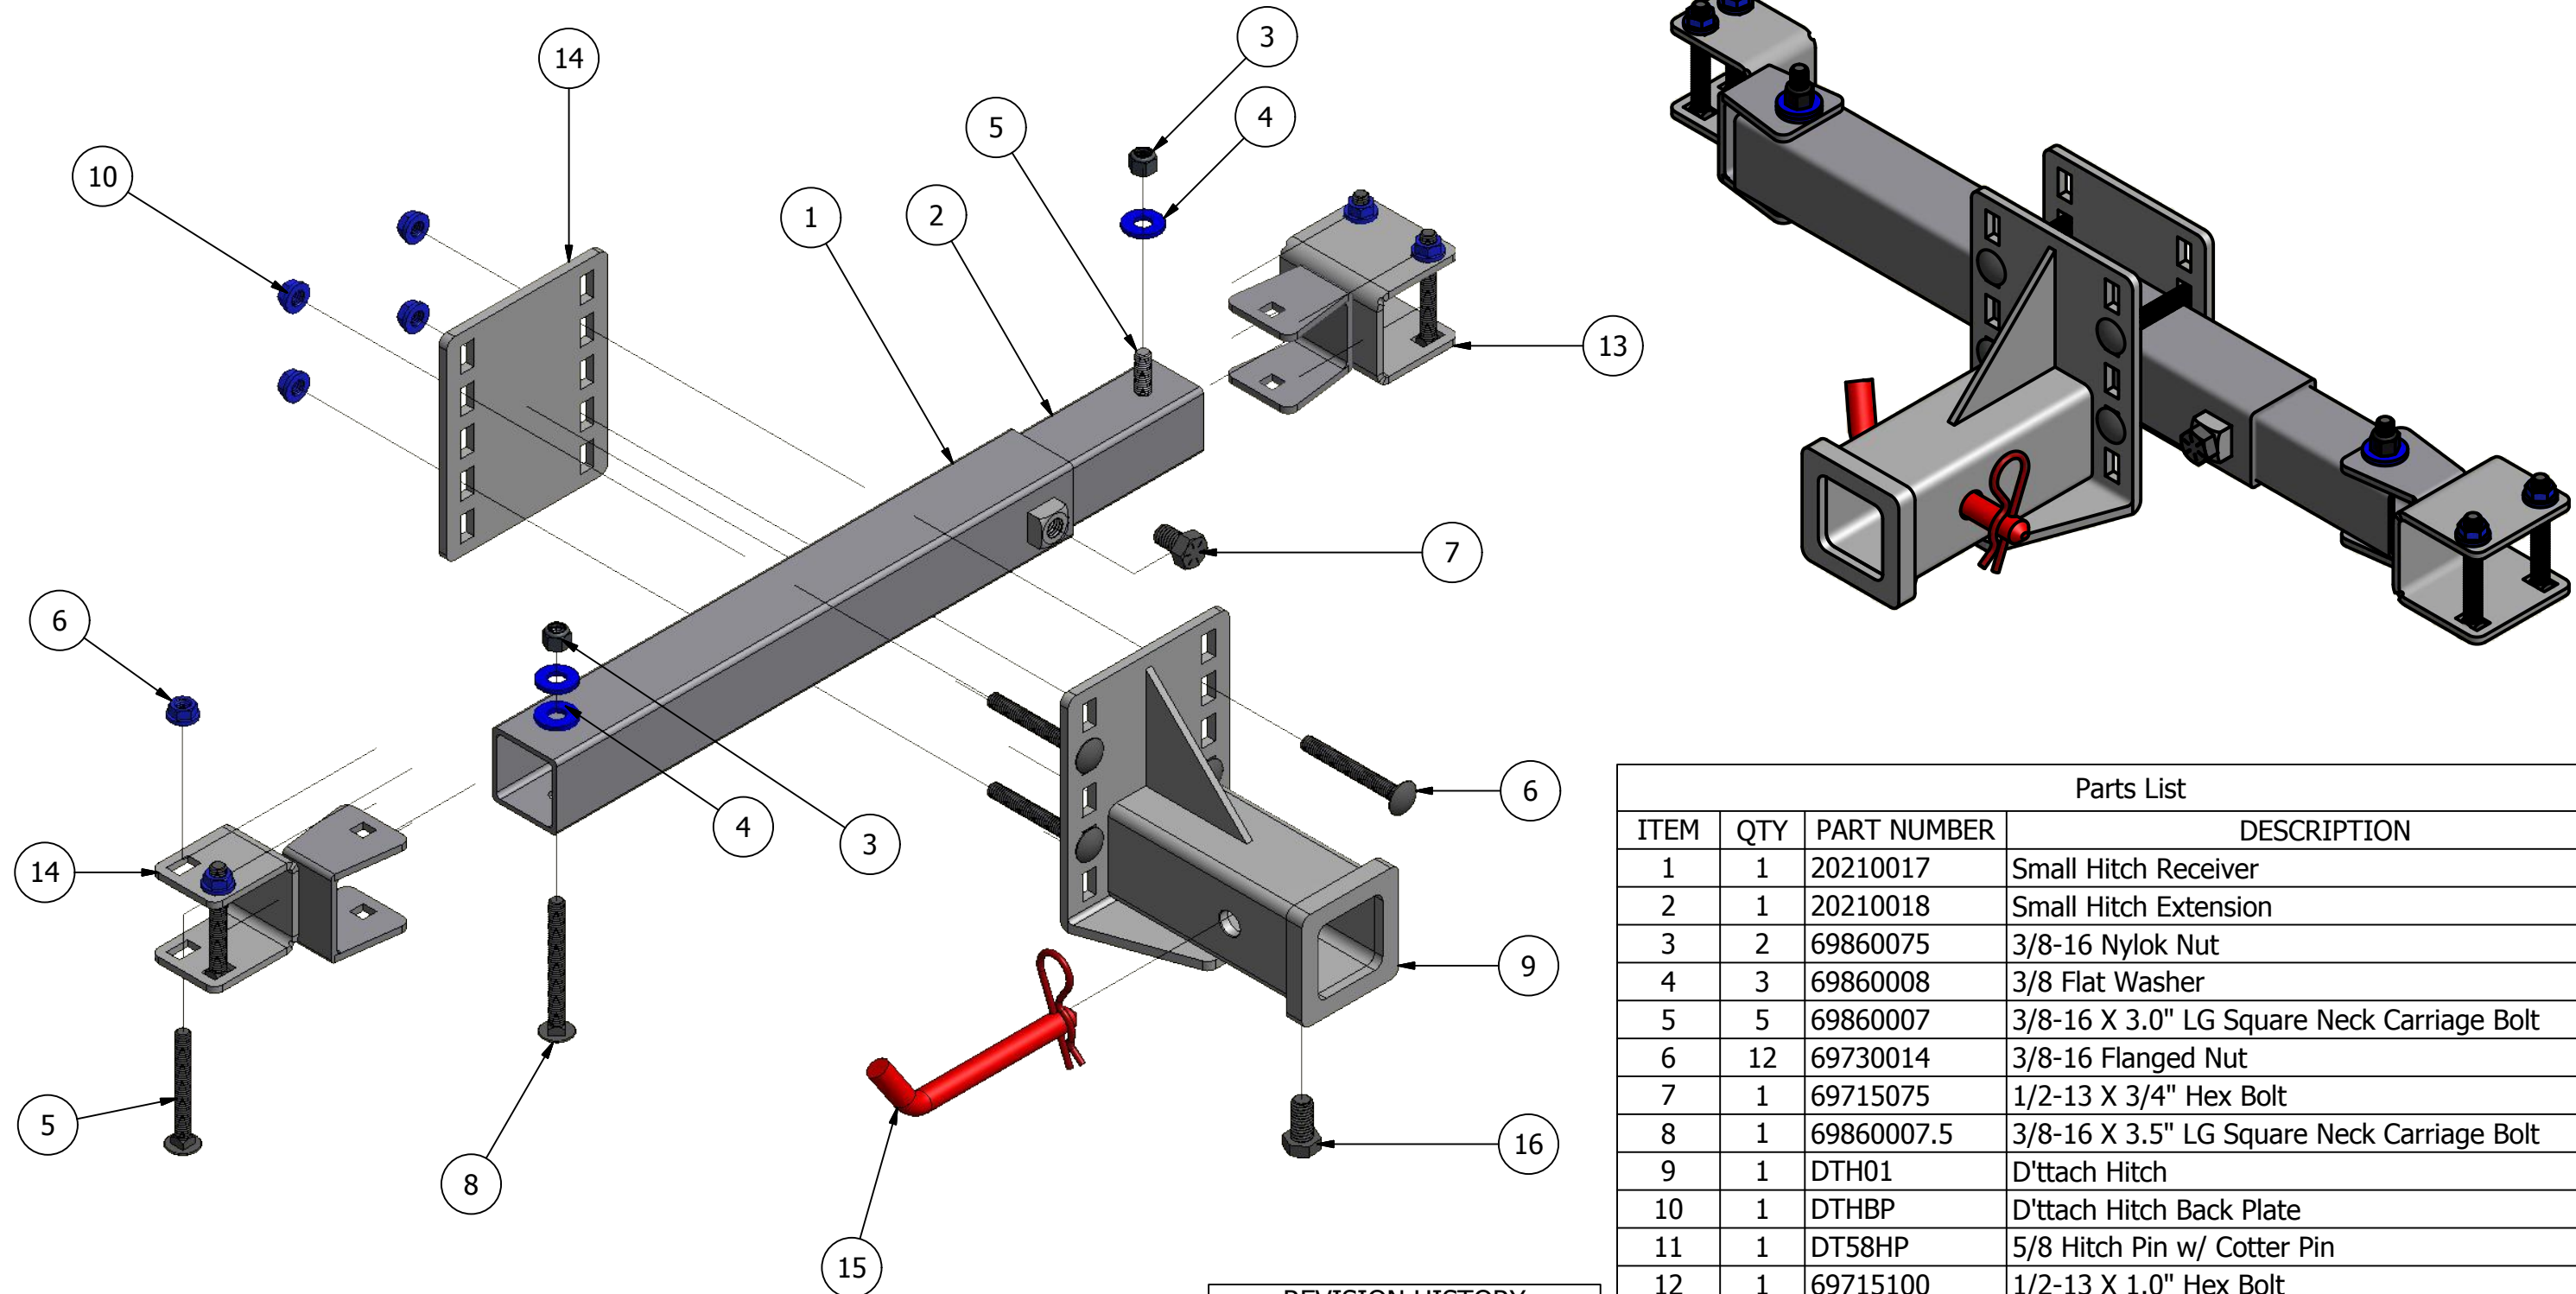

DTHSM-VR1

NOTE: Part Number **DTHSM-VR1** 2020 & Up Small Telescopic Cross Bar Spans 20-26 inches between castor arms with 36" V-Ride1 Brackets.
Includes all parts below.

| Parts List | | | |
|------------|-----|-------------|--|
| ITEM | QTY | PART NUMBER | DESCRIPTION |
| 1 | 1 | 20210017 | Small Hitch Receiver |
| 2 | 1 | 20210018 | Small Hitch Extension |
| 3 | 2 | 69860075 | 3/8-16 Nylok Nut |
| 4 | 3 | 69860008 | 3/8 Flat Washer |
| 5 | 5 | 69860007 | 3/8-16 X 3.0" LG Square Neck Carriage Bolt |
| 6 | 12 | 69730014 | 3/8-16 Flanged Nut |
| 7 | 1 | 69715075 | 1/2-13 X 3/4" Hex Bolt |
| 8 | 1 | 69860007.5 | 3/8-16 X 3.5" LG Square Neck Carriage Bolt |
| 9 | 1 | DTH01 | D'ttach Hitch |
| 10 | 1 | DTHBP | D'ttach Hitch Back Plate |
| 11 | 1 | DT58HP | 5/8 Hitch Pin w/ Cotter Pin |
| 12 | 1 | 69715100 | 1/2-13 X 1.0" Hex Bolt |
| 13 | 1 | 20210024 | V Ride 1 Left Bracket for the 1.75" Extension Tube |
| 14 | 1 | 20210025 | V Ride 1 Right Bracket for the 2" Receiver Tube |