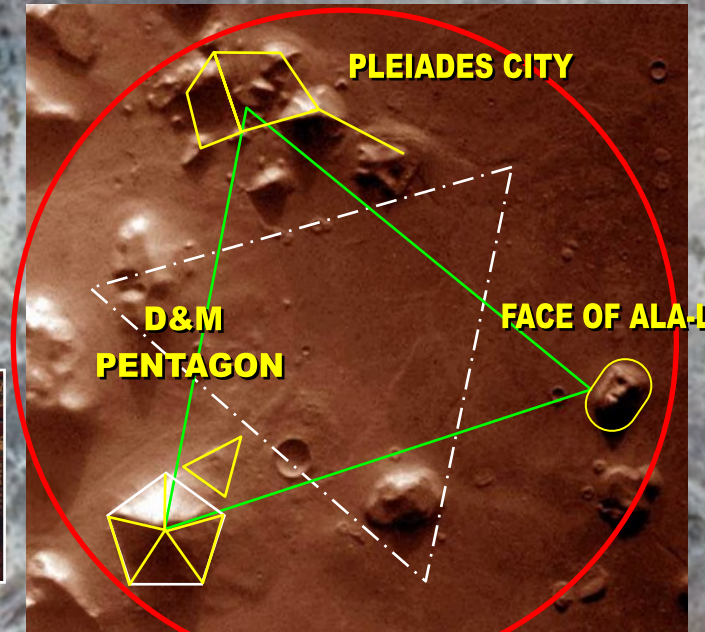

SUSA PLEIADES PALACE STAR MAP

MARTIAN MOTIF TRIANGULATION PATTERN

Nehemiah was the Cupbearer to Artaxerxes and with Ezra and Zerubbabel helped reconstruct the 2nd Temple back in Jerusalem.

Darius I Palace

7-Star Pleiadian Pattern

4 TYPES

OF COLUMNS

- 1 Lions
- 2 Bulls
- 3 Men
- 4 Eagles

As the Great Sphinx

THRONE OF DARIUS I

Columns

6x6+6x6

(72)

72 Columns

Queen Esther approaching the King

MARTIAN MOTIF
CYDONIA, MARS
 40°44'33.60N 09°27'40.29W

THE PLEIADES

The 7 Daughters of Atlas

THE APADANA

Image © 2017 CNES / Airbus

THE BEAR
 MEDO-PERSIAN EMPIRE

666

NAUTICAL MILES
 TO JERUSALEM

Google Earth

© Composition and Some Graphics by
LUIS B. VEGA
 vegapost@hotmail.com
 www.PostScripts.org
 FOR ILLUSTRATION PURPOSES ONLY

MAIN SOURCES
 Earth.Google.com
 ESA.ist - G. Neukum
 Mars.Google.com
 Wikipedia.com
 PP