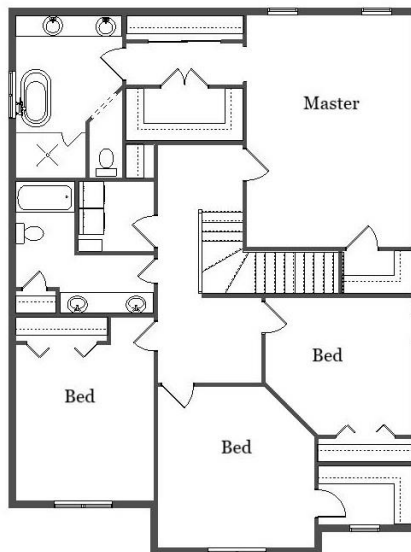

Your Land Your Style Your Home Your Way

Design + Build = Your Best Value

[www.krausbuild.com](http://www.krausbuild.com)

Copyright © 2017 Kraus Design  
All Rights Reserved

In Town 5029  
2935 Sq.Ft.

Copyright © 2017 Kraus Design  
All Rights Reserved

Requires 50' x 125' Lot

The **Kraus** Company  
DESIGN BUILD

248-972-5549

Setting the New Standard