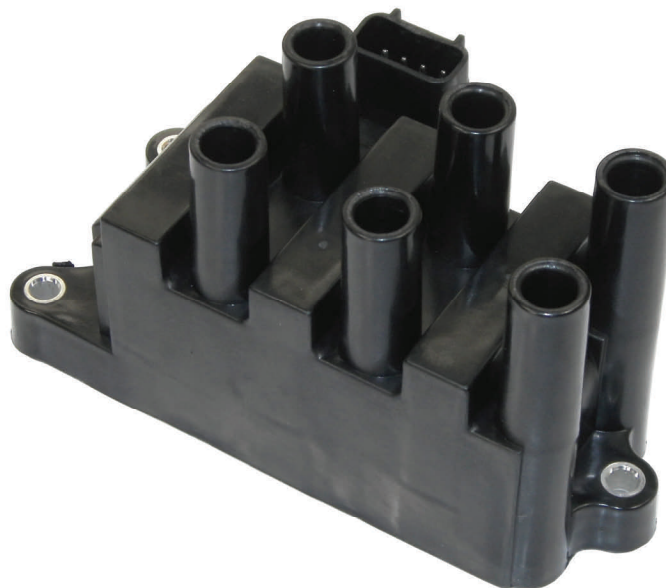

Bulletin: 0114-E005-ES-149

**JDS ES-149 AVAILABLE FOR ORDER!**

**01-08**

**JDS ES-149 is designed for the Ford/Mercury Sable, Taurus and Windstar models. It fits into the 3 Liter and 3.8 Liter V6 engines. It can also be found on the Mazda B3000 3 Liter Engine.**