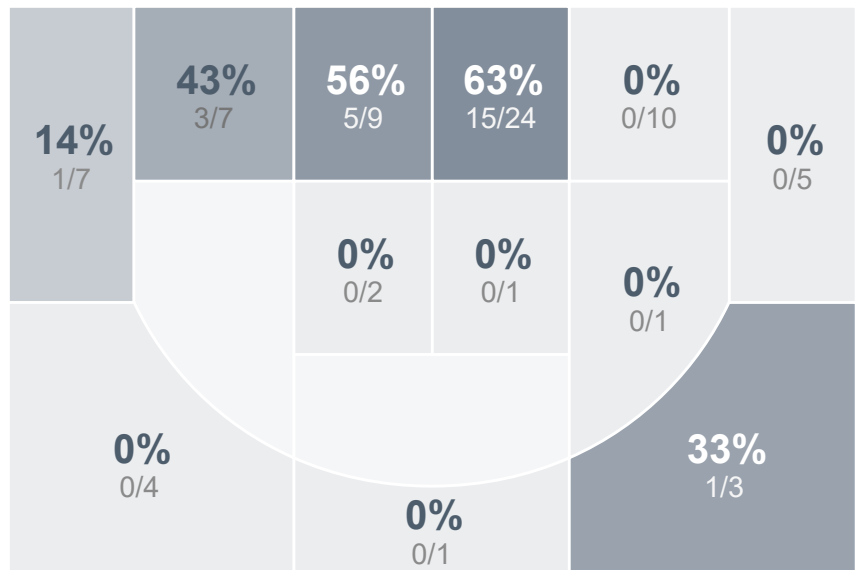

Mandan High School