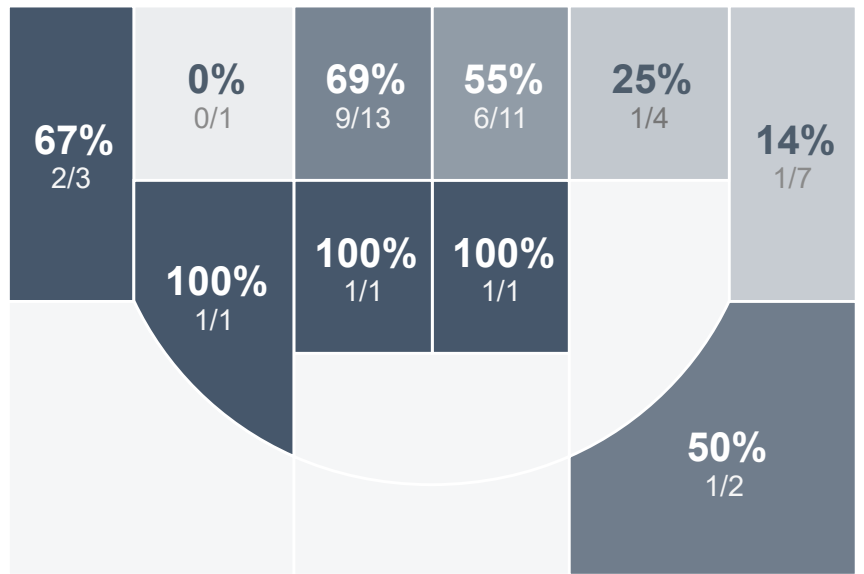

Girls Varsity Basketball