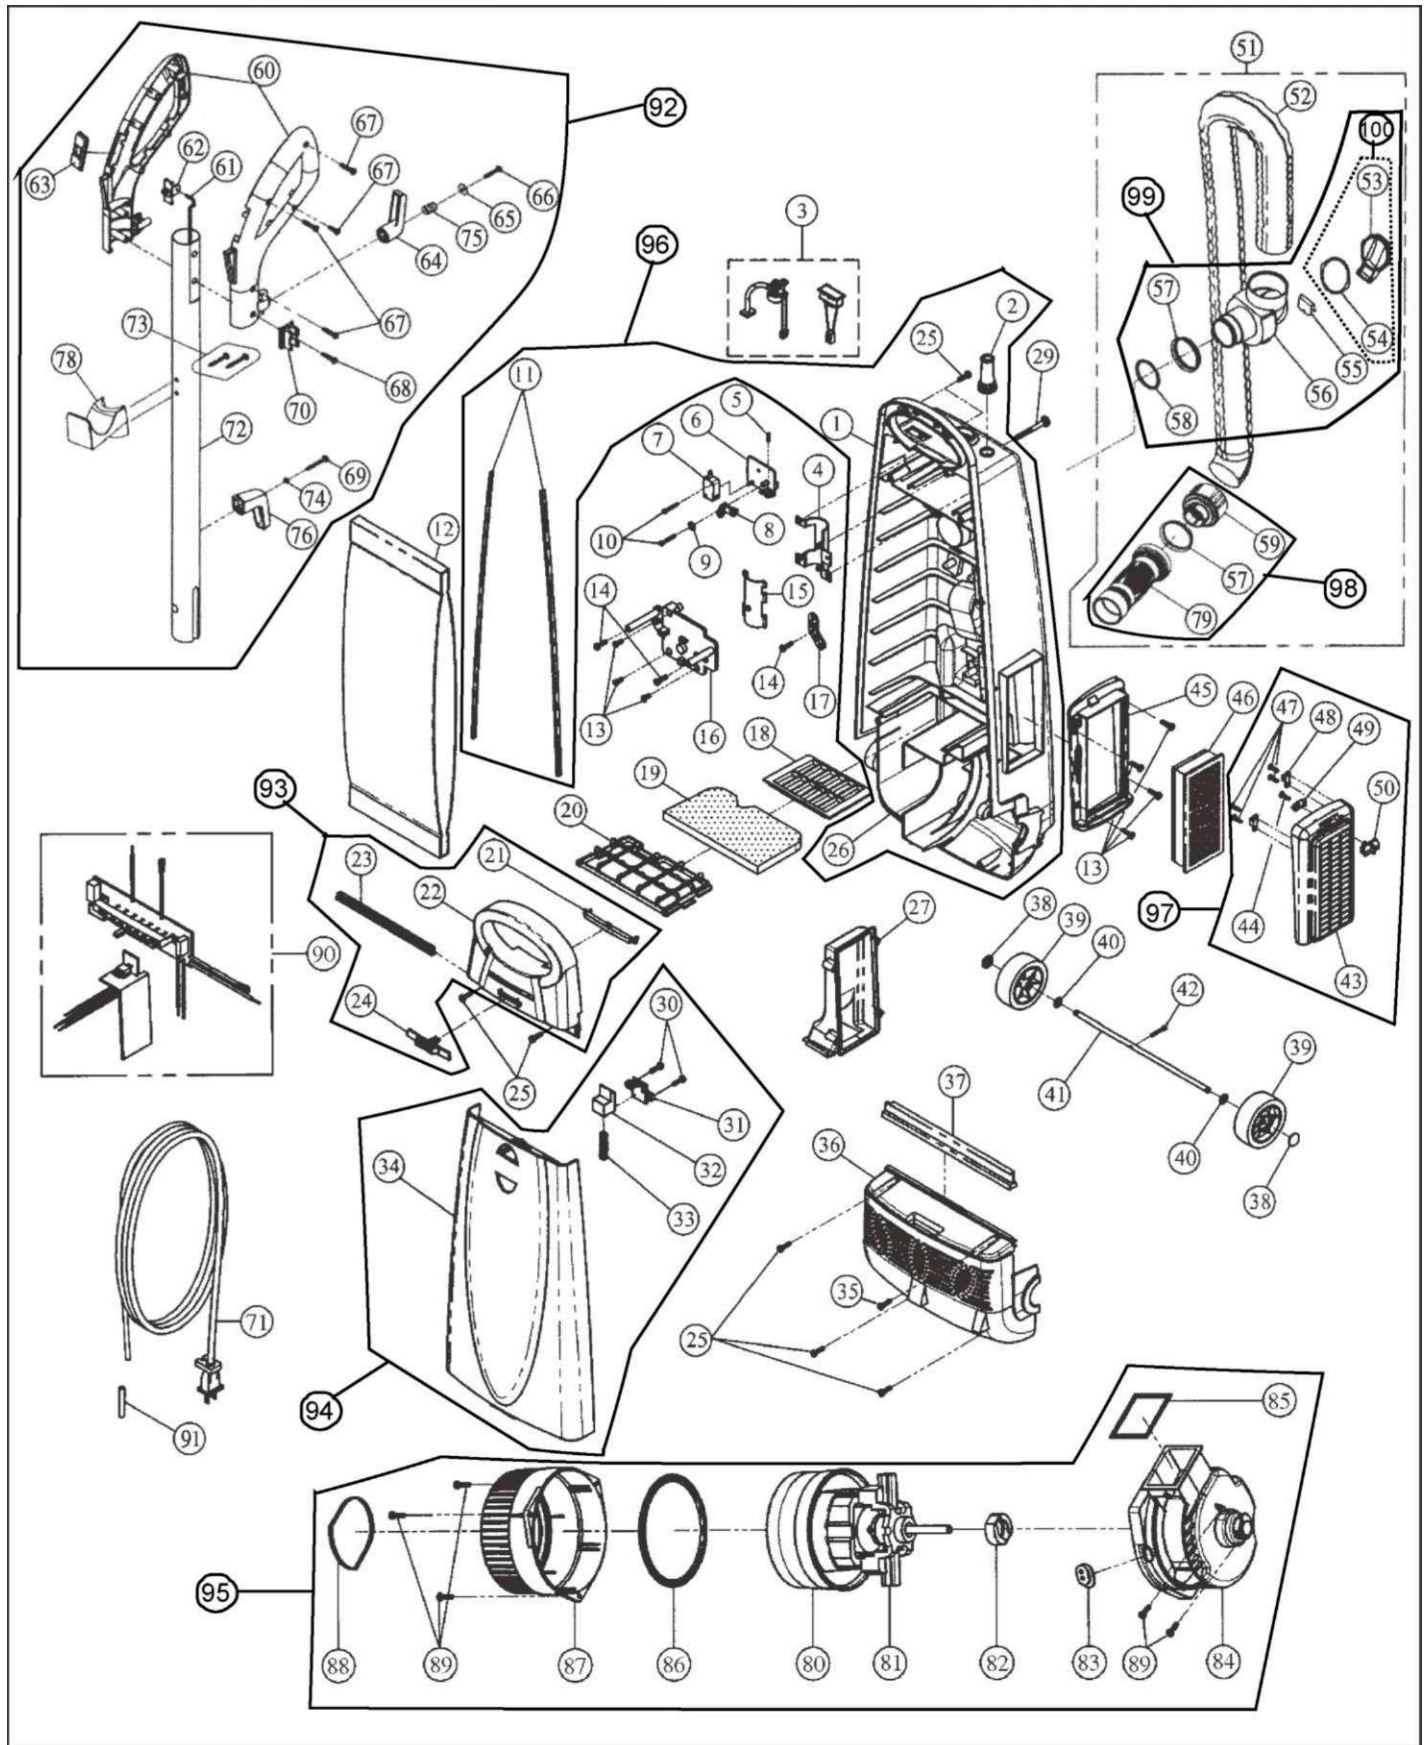

CIRRUS/PROGRADE Original & Replacement

Model CR89, CR99

Original & Replacement **CIRRUS/PROGRADE**

Model CR89, CR99

KEY	PART NO	DESCRIPTION	KEY	PART NO	DESCRIPTION
1	C-75010	Dust Compartment (Blue)	48	C-75890	Filter Cover Fitting
2	C-32002	Rubber Boot (Gray)	49	C-75895	Filter Cover Knob Fitting
3	C-36401	Vacuum Sensor & Full Bag Indicator	50	C-75898	Filter Cover Knob (Gray)
4	C-70590	Handle Fitting (Rear)	51	C-40006	Stretch Hose Complete (Gray)
5	C-77023	Switch Activator Spring	52	C-40052	Stretch Hose
6	C-75092	Switch Mounting Plate	53	C-75057	Suction Inlet Lid (Gray)
7	C-36000	Switch	54	C-76020	Suction Inlet Lid Seal
8	C-34520	Switch Activator	55	C-77031	Suction Inlet Lid Spring
9	C-77024	Plastic Washer	56	C-75055	Suction Inlet (Gray)
10	C-77025	Screw	57	C-76080	Suction Inlet Seal (Large)
11	C-76900	Dust Compartment Side Seals	58	C-76081	Suction Inlet Seal (Small)
12	C-14000	HEPA Type Paper Bag 6 Pk	59	C-45001	Hose Cuff (Gray)
12	C-14005	Micro Filtration Paper Bag 12 Pk	60	C-70251	Handle Grip (Gray)
13	C-77003	Screw	61	C-34500	Handle Lever Rod
14	C-77032	Screw	62	C-34505	Switch Knob
15	C-70591	Handle Fitting (Front)	63	C-34511	Switch Window (Gray)
16	C-75090	Printed Circuit Board Holder	64	C-70505	Upper Cord Hook (Gray)
17	C-32002	Cord Holder (Black)	65	C-77005	Spring Washer
18	C-18420	Filter Supporter Screen	66	C-77003	Screw
19	C-18007	Secondary Carbon Filter	67	C-77000	Screw
20	C-18422	Bag Support (Red)	68	C-77003	Screw
21	C-75700	LED Light Window (Clear)	69	C-77012	Screw
22	C-75906	Switch Housing Cover (Blue)	70	C-70521	Handle Cord Clip
23	C-76902	Dust Cover Seal	71	C-30005	Power Cord 33' 17/2 (Gray)
24	C-75590	Slide Knob (Gray)	72	C-70002	Handle Tube
25	C-77026	Screw	73	C-77034	Screw
26	C-76022	Motor Compartment Seals	74	C-77014	Washer
27	C-75899	Motor Exhaust Housing W/Gasket	75	C-77010	Cord Hook Spring
29	C-77030	Handle Screw	76	C-70506	Lower Cord Hook (Gray)
30	C-770000	Screw	78	C-75063	Stretch Hose Holder (Gray)
31	C-75804	Latch Bracket (Gray)	79	NLA	Long Hose Cuff
32	C-75027	Cover Latch (Gray)	80	C-60010	Lamb Motor Twin Fan
33	C-77027	Cover Latch Spring (Gray)	81	C-63000	Carbon Brush
34	C-75504	Dust Compartment Cover CR89	82	C-62010	Motor Mount (Front)
34	C-75505	Dust Compartment Cover CR99	83	C-32600	Cord Clip Rubber
35	C-77021	Screw	84	C-62020	Motor Support Cover (Black)
36	C-75038	Motor Cover Assembly (Blue)	85	C-76030	Motor Support Cover Foam
37	C-76010	Motor Cover Seal	86	C-62025	Motor Mount (Rear)
38	C-71505	Cap Nut	87	C-62033	Motor Support Housing (Black)
39	C-71001	Rear Wheel (Black)	88	C-76033	Motor Support Housing Foam
40	C-77033	Washer	89	C-70000	Screw
41	C-71003	Rear Wheel Shaft	90	C-36050	Printed Circuit Board
42	C-77034	Screw	91	C-32090	Cord Protector
43	C-75824	Filter Cover (Blue)	92	C-70011	Handle Assembly
44	C-77035	Screw	93	C-75907	Switch Cover Assembly(Blue)
45	C-75828	Filter Holder (Blue)	94	C-75507	Door Assembly (Blue)
46	C-18054	HEPA Filter	95	C-60011	Motor Assembly
47	C-77035	Screw	96	C-75011	Dust Compartment Assembly CR89 (Blue)
			86	C-75017	Dust Compartment Assembly CR99 (Blue)
			97	C-75825	Filter Cover Assembly (Black)
			98	C-45001	Long Cuff Assembly (Gray)
			99	C-75047	Suction Inlet Assembly (Gray)
			100	C-75064	Suction Inlet Lid Assembly (Gray)