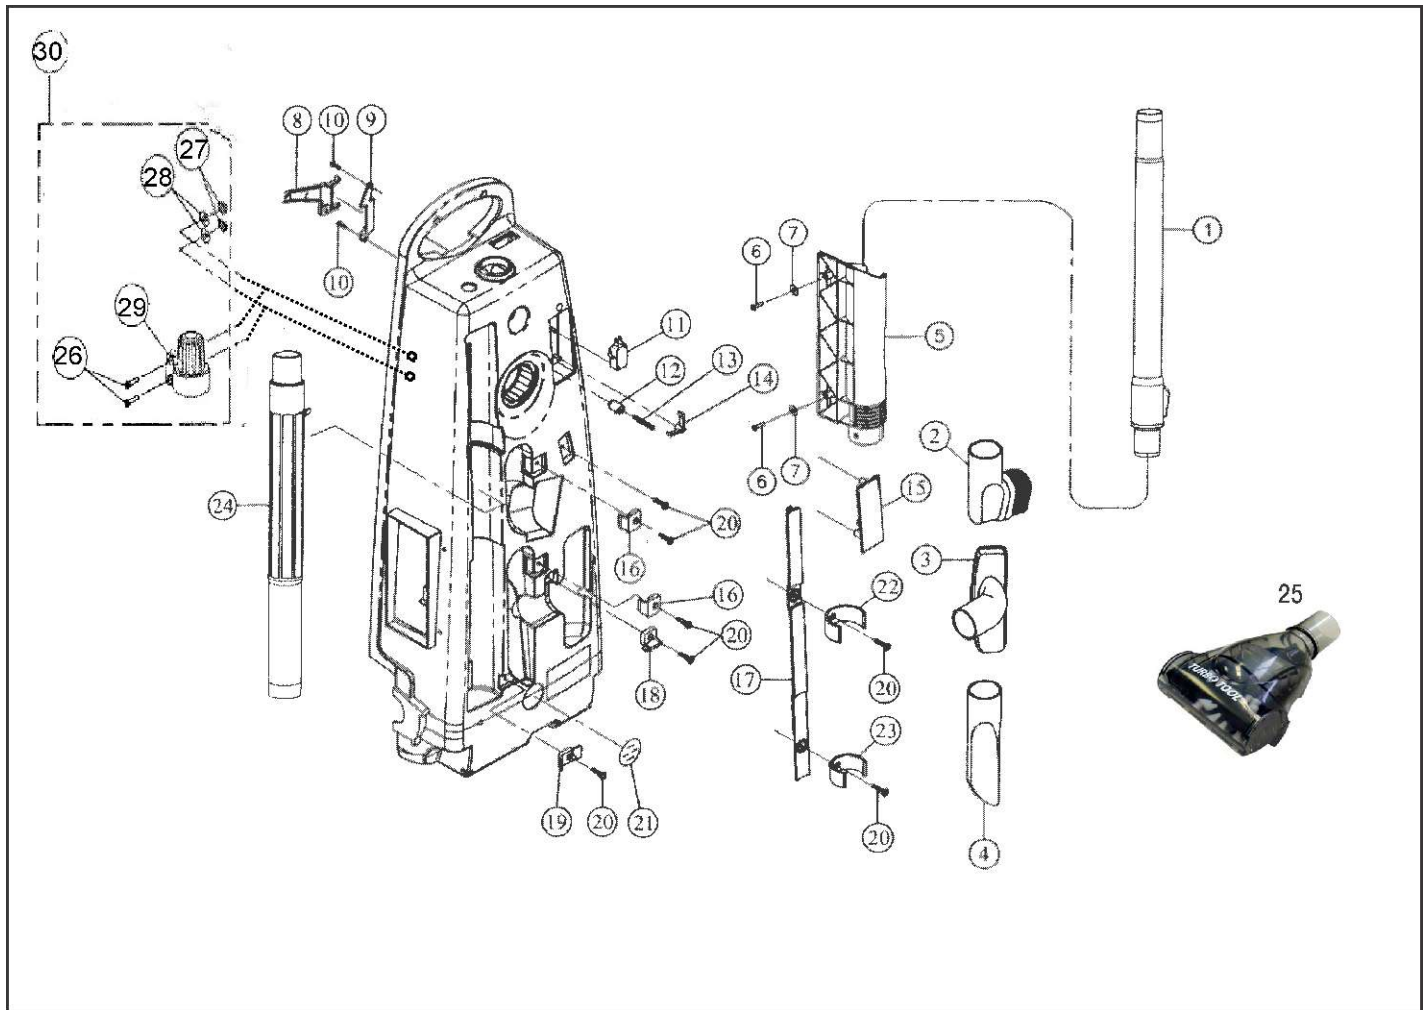

CIRRUS/PROGRADE Original & Replacement

Models CR79, CR89, CR99

KEY	PART NO	DESCRIPTION	KEY	PART NO.	DESCRIPTION
1	C-50008	Telescopic Wand Complete Metal	15	C-75104	Check Bag Cover (Green) CR79
2	C-53000	Dusting Brush (Gray)	15	C-75106	Check Bag Cover (Blue) CR89
3	C-52000	Upholstery Tool (Gray)	16	C-75080	Tool Clip (Gray)
4	C-54000	Crevice Tool (Gray)	17	C-75082	Motor Cord Cover (Green) CR79
5	C-75061	Wand Retainer CR79 Green	17	C-75084	Motor Cord Cover (Blue) CR89, CR99
5	C-75062	Wand Retainer CR89, CR99 Blue	18	C-75076	Upholstery Tool Clip (Gray)
6	C-77000	Screw	19	C-75074	Wand Retainer Clip (Gray)
7	C-77005	Washer	20	C-77000	Screw
8	C-16000	Check Bag Lever (Red)	21	C-74000	Warning Label
9	C-16010	Check Bag Lever Holder (Red)	22	C-75072	Upper Wand Clip (Gray)
10	C-77000	Screw	23	C-75070	Lower Wand Clip (Gray)
11	C-34050	Switch	24	C-50009	Plastic Extension Wand
12	C-75100	Check Bag Round Knob	25	FA-5716	Air-Driven Upholstery Nozzle CR99
13	C-77058	Check Bag Spring		RO-UTT020	Belt For Air-Driven Upholstery Tool CR99
14	C-75102	Check Bag Crank	26	C-77006	Screw
			27	C-77007	Nut
			28	C-77029	Washer
			29	C-75086	Turbo Tool Holder CR99 (Gray)
			30	C-75087	Turbo Tool Holder Assembly CR99 (Gray)