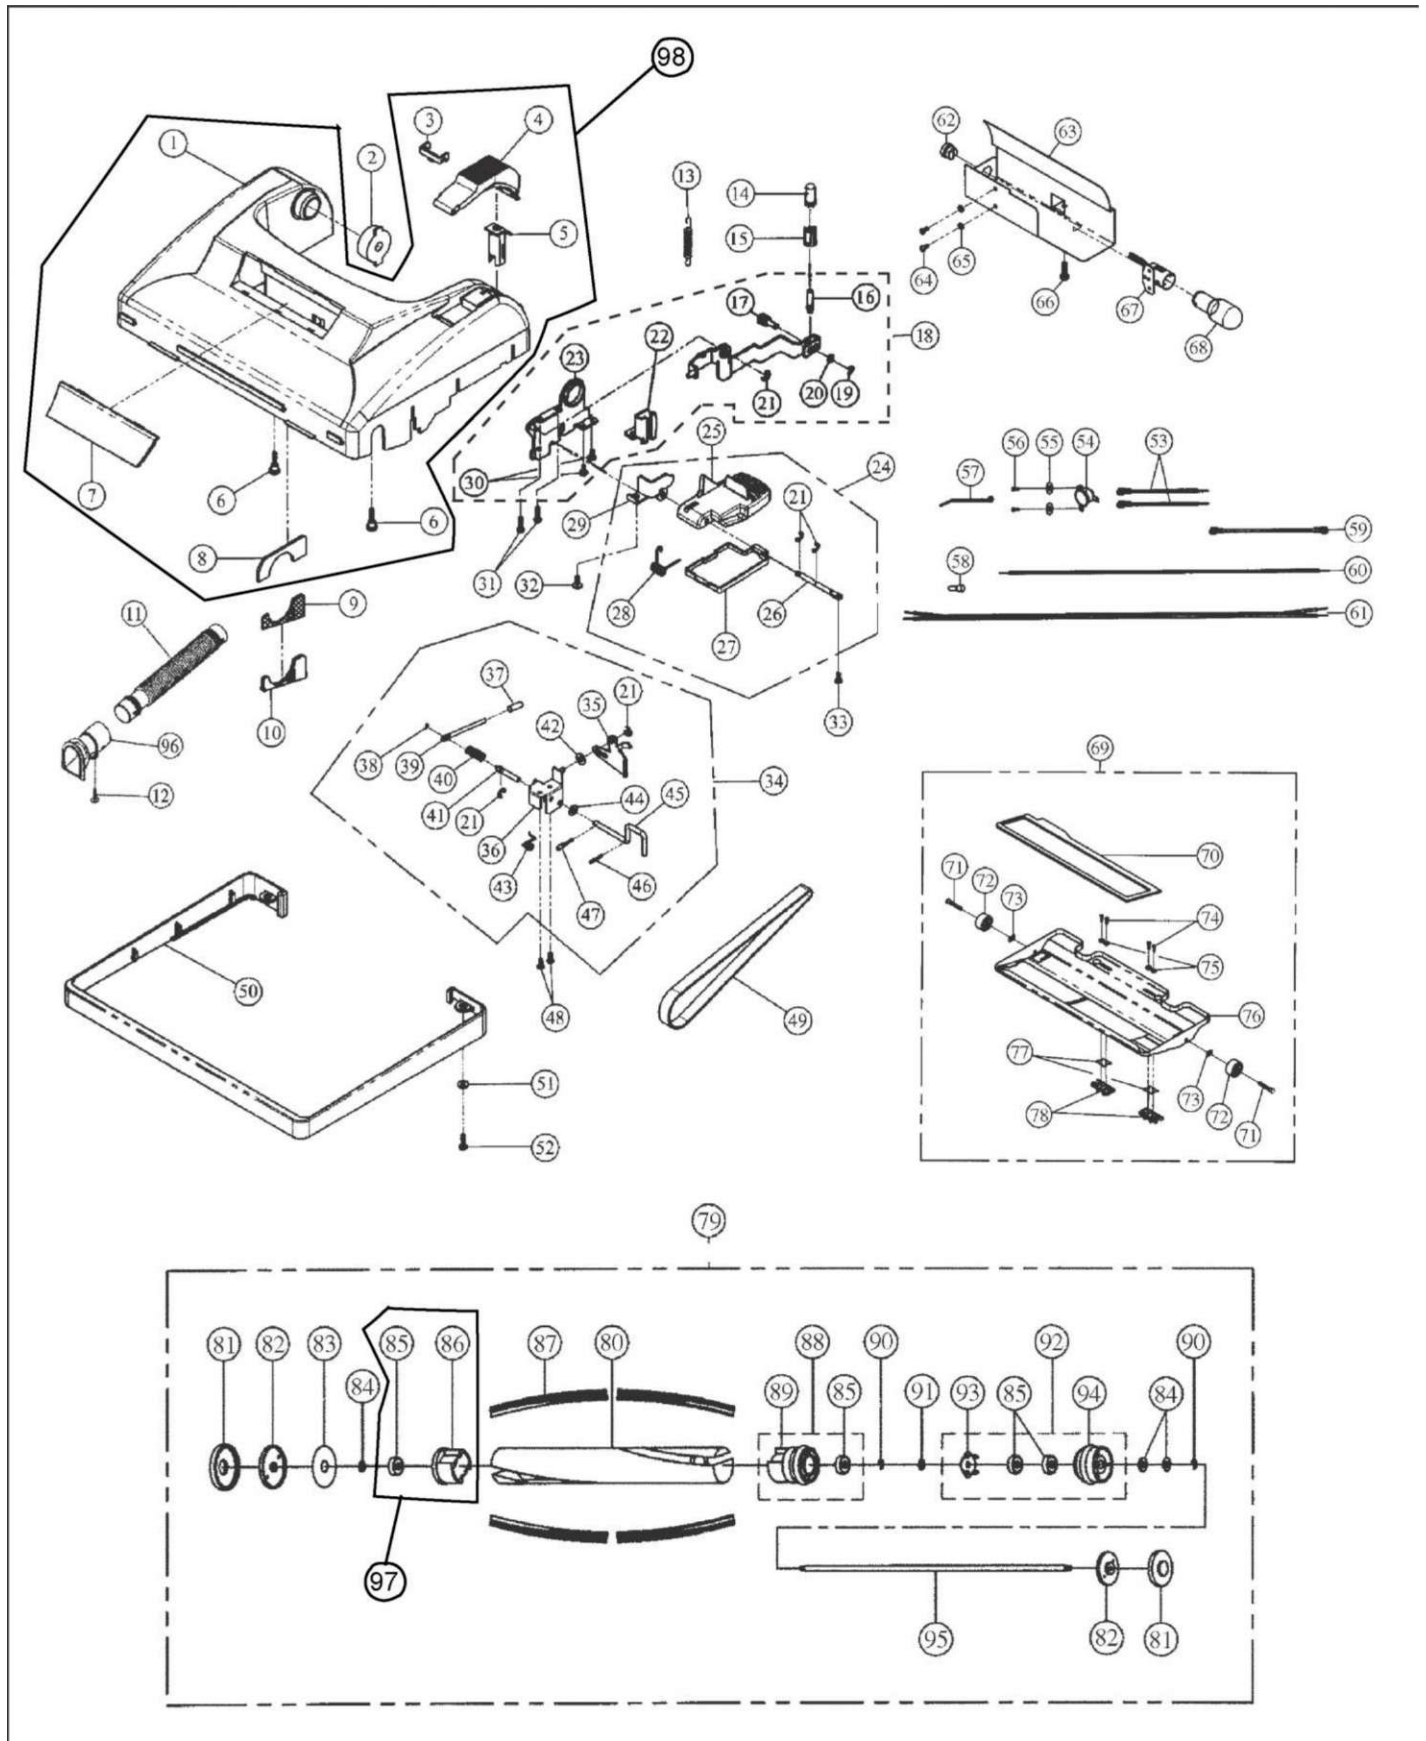

CIRRUS/PROGRADE Original & Replacement

Model CR89, CR99

Original & Replacement **CIRRUS/PROGRADE**

Model CR89, CR99

KEY	PART NO	DESCRIPTION	KEY	PART NO.	DESCRIPTION
1	C-73004	Nozzle Housing CR89	53	C-36908	Lead Wire (Black)
1	C-73005	Nozzle Housing CR99	54	C-36005	Thermal Switch
2	C-73400	Plastic Bushing (Black)	55	C-77005	Washer
3	C-73630	Clutch Pedal Pivot (Gray)	56	C-77047	Screw
4	C-73632	Carpet/Floor Pedal (Gray)	57	C-32003	Cord Clip
5	C-73634	Clutch Pedal Ring Holder (Black)	58	SS-3270	Wire Nut
6	C-77039	Bottom Plate Lock Screw	59	C-36906	Lead Wire Black
7	C-73410	Clear Lens	60	C-36904	Lead Wire White
8	C-73480	Nozzle Housing Felt Packing	61	C-36902	Lead Wire White
9	C-73484	Vented Support Felt Packing	62	C-36914	Wire Bushing
10	C-73482	Vented Support Fitting	63	C-73412	Reflector
11	C-40007	Nozzle Hose	64	C-77046	Screw
12	C-77040	Screw	65	C-77045	Spring Washer
13	C-77048	Clutch Crank Rod Spring	66	C-70000	Screw
14	C-73635	Upper Clutch Pedal Ring (Black)	67	C-73414	Bulb Socket
15	C-73636	Lower Clutch Pedal Ring (Black)	68	FA-3515	Light Bulb
16	C-73637	Clutch Pedal Ring Pin	69	C-76100	Bottom Plate Assembly
17	C-73638	Clutch Crank Rod Pin	70	C-76001	Bottom Plate Seal
18	C-73647	Clutch Crank Rod Ass'y (Includes Items 16-23, 30)	71	C-71010	Front Plate Wheel Pin
19	C-77049	E-Clip	72	C-71011	Front Wheel (Black)
20	C-77050	Washer	73	C-77015	Push-On Nut
21	C-77051	E-Clip	74	C-77016	Screw
22	NLA	Clutch Crank Rod Pin Holder (Order C-	75	C-77017	Bottom Plate Latch Washer
23	C-73641	Pedal Frame Holder	76	C-76101	Bottom Plate
24	C-73642	Foot Pedal Complete (Gray)	77	C-77018	Bottom Plate Latch Spring
25	C-73643	Foot Pedal (Gray)	78	C-76400	Bottom Plate Latch (Black)
26	C-73782	Foot Pedal Shaft	79	C-20002	Agitator Assembly
27	C-73792	Rear Belt Cover (Gray)	80	C-20500	Agitator Core
28	C-77052	Foot Pedal Spring	81	C-20510	Rubber End Cover (Black)
29	C-73646	Pedal Frame	82	C-20512	End Cap
30	C-77046	Screw	83	C-77036	Agitator Felt Washer
31	C-77043	Screw	84	C-77037	Washer
32	C-77052	Screw	85	C-62000	Agitator Bearing
33	C-77032	Screw	86	C-20514	Agitator Bearing Holder
34	C-73500	Clutch Crank Rod Frame Complete	87	C-22000	Brush Strip
35	C-73502	Clutch Crank Rod	88	C-20524	Clutch Pulley (Large) Complete
36	C-73504	Clutch Crank Rod Frame	89	C-20525	Clutch Pulley (Large)
37	NLA	Clutch Lever Boot (Order C-73500)	90	C-77028	E-Clip
38	C-77053	E-Clip	91	C-77038	Washer
39	C-73508	Clutch Lever	92	C-20526	Clutch Pulley (Small) Complete
40	C-77054	Clutch Crank Rod Spring	93	C-20528	Clutch Pulley (Small) Cover
41	C-73510	Clutch Crank Rod Frame Shaft	94	C-20527	Clutch Pulley (Small)
42	C-77055	Washer	95	C-20522	Agitator Shaft
43	C-77056	Rod Frame Shaft Spring	96	C-73430	Hose Inlet Fitting
44	C-77037	Washer	97	C-20515	Bearing Holder With Bearing
45	C-73512	Clutch Crank Rod	98	C-73005	Nozzle Housing Assembly CR89 (Blue)
46	C-77057	Spring Pin	98	C-73008	Nozzle Housing Assembly CR99 (Blue)
47	C-73514	Clutch Crank Rod Pin		C-77008	Screw (Pedal Frame to Pedal Frame Holder)
48	C-77032	Screw			
49	C-10000	Belt 2 Pk			
50	C-74102	Furniture Guard (Gray)			
51	C-77044	Washer			
52	C-77000	Screw