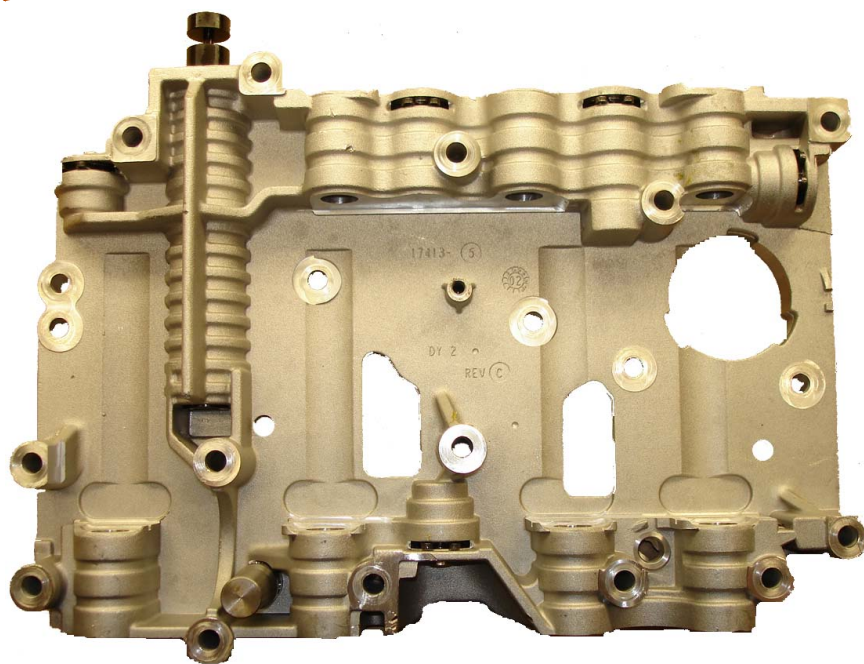

Remanufactured Valve Bodies

Central Valve Bodies

Built, Tested and In-Stock — 100% guaranteed

NEW PRODUCT

5R110W

FITS ALL 5R110W APPLICATIONS

Oversized manual valve
and pressure switch plugs

Casting only!!
Solenoids not included!!!

CVB# FD-3389C — 5R110W Solenoid Body Casting

15551 S HWY 66
Claremore, OK 74017
(918) 341-0266

1-877-341-0266

www.centralvalvebodies.com