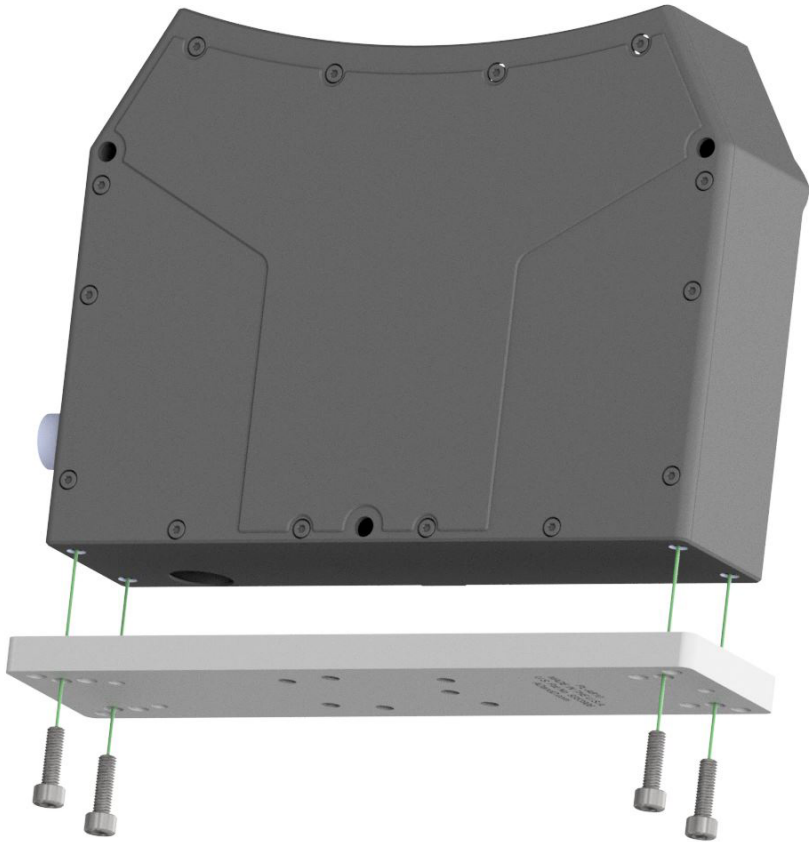

ADandD P/N PL-AB10

Mounting for LMI Gocator 3210

Mounts with included (4) S.H.C.S. - M5-0.8mm X 16mm 18-8SS

Sample Setup Application