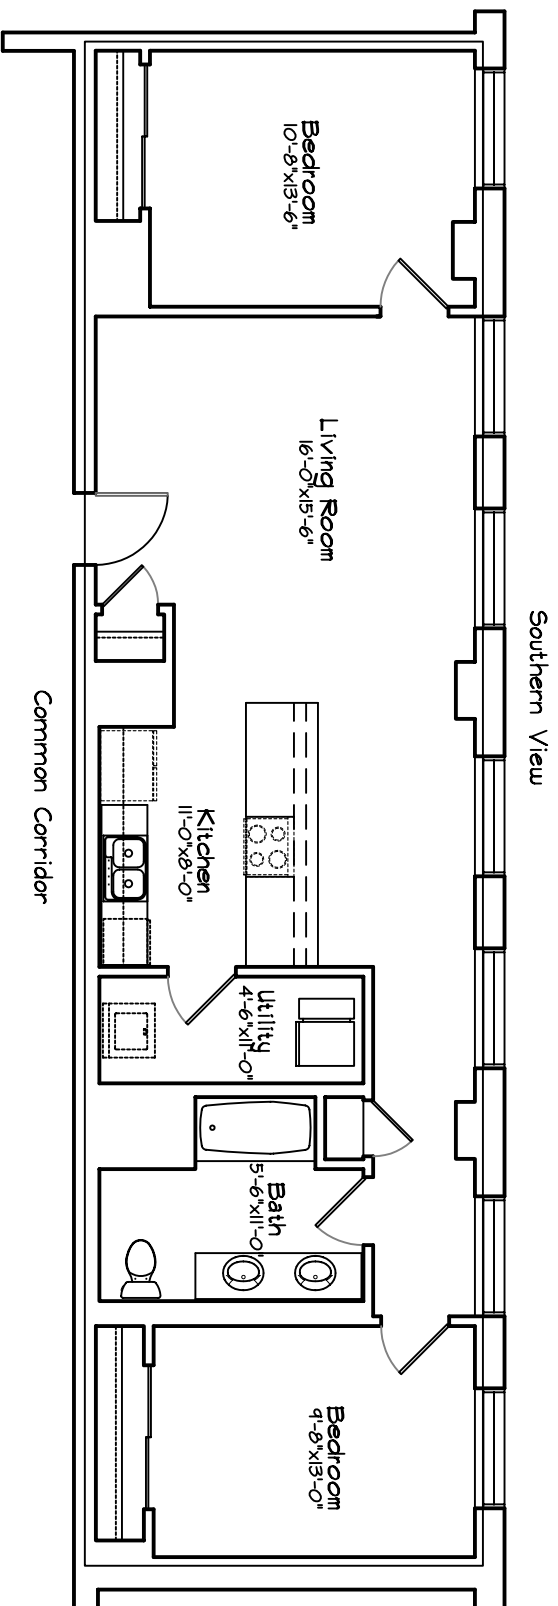

# PLANKINTON LOFT APARTMENTS - 3rd FLOOR

Unit #315 = 1050 sq ft  
Two Bedroom, 1 Bath

Scale : 1/8" = 1'-0"

Square Footage taken from center of corridor/party walls  
to exterior of furred walls.