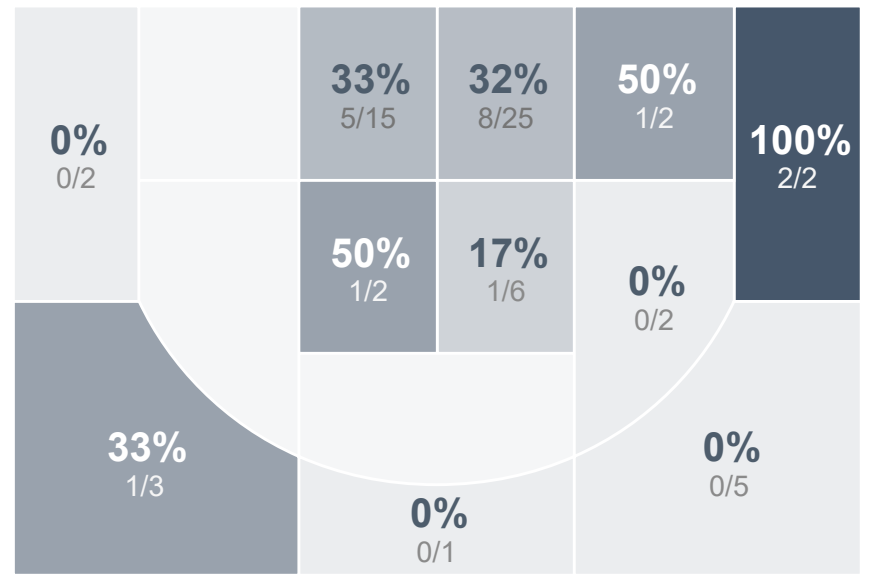

Girls' Varsity Basketball - New