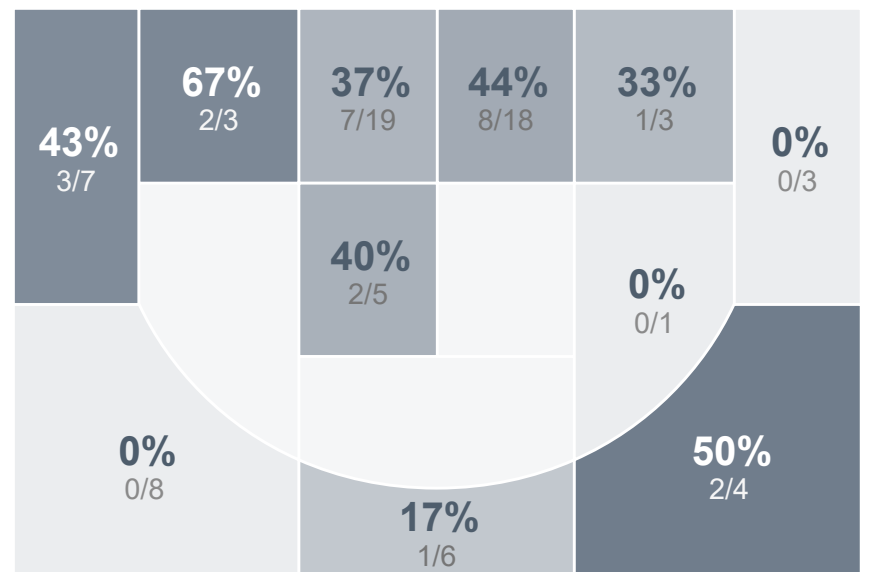

West Fargo Sheyenne High School