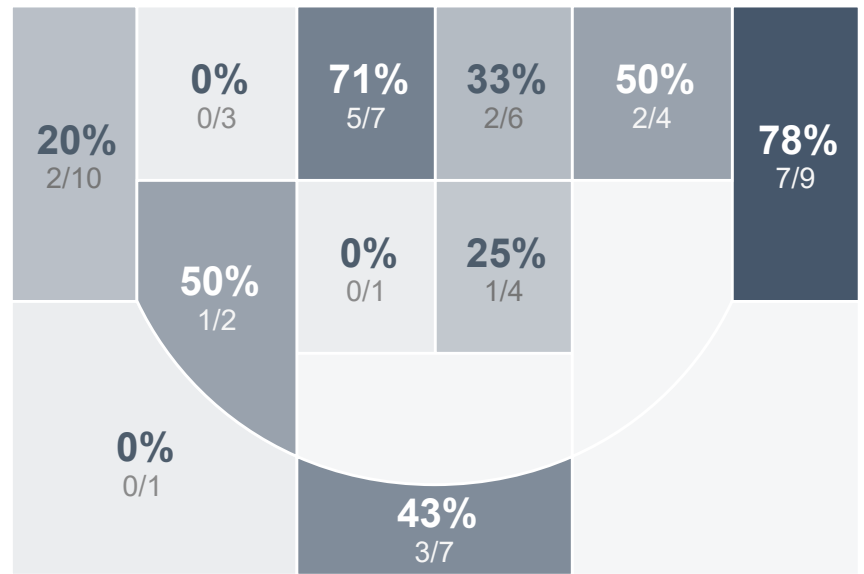

Box Score Report

CHS @ Bismarck - Jan 25, 2020 - W 76-57

Period Stats

Team	1	2	Final
CHS	33	43	76
BHS	36	21	57

Run Graph

Team Stats

	CHS	BHS
Field Goal %	42.6%	33.9%
Effective Field Goal %	53.7%	39.0%
2FG Made/Attempted	11/27	14/44
2FG%	40.7%	31.8%
3FG Made/Attempted	12/27	6/15
3FG%	44.4%	40.0%
FT Made/Attempted	18/26	11/13
Free Throw Percentage	69.2%	84.6%
Points Per Possession	1.07	0.81
Transition Points	5	8
Points Off Turnovers	20	11
Second Chance Points	18	6
Points in the Paint	16	22
Offensive Rebounds	14	12
Defense Rebounds	26	19
Assists	17	9
Deflections	13	9
Steals	12	12
Blocks	7	0
Turnovers	19	17
Personal Fouls	15	19
Charges Taken	0	0

Century Patriots Girls Basketball

Bismarck High School

Century Patriots Girls Basketball's Player Stats

Name	Pts	FG	3FG	FT	+/-	MINS	OREB	DREB	AST	DEFL	STL	BLK	TO	FOUL	CHG
#3 Ella Fridley	6	2/8	1/3	1/3	+ 19	31	7	3	5	1	2	0	2	2	0
#12 Jocelyn Julson	18	5/8	2/3	6/9	+ 7	27	0	5	3	1	1	0	1	4	0
#14 Chloe Markovic	9	2/6	1/5	4/6	+ 14	28	0	2	3	1	3	0	2	1	0
#22 Makayla Anderson	6	2/3	0/0	2/2	- 2	16	1	1	0	2	2	0	2	4	0
#23 Julia Fitterer	15	5/10	4/7	1/2	+ 15	34	0	5	3	4	1	1	3	1	0
#24 Logan Nissley	8	3/12	2/5	0/0	+ 19	22	4	2	2	2	1	5	2	0	0
#30 Ashton Kinnebrew	14	4/6	2/3	4/4	+ 23	25	2	3	1	2	2	1	3	2	0
#31 Gabby Rush	0	0/1	0/1	0/0	0	5	0	1	0	0	0	0	3	1	0