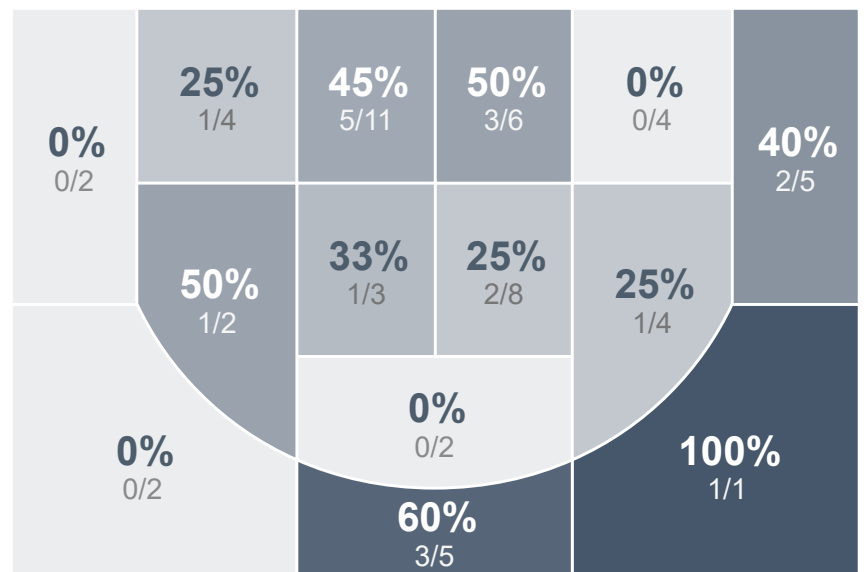

Box Score Report

CHS @ Bismarck - Jan 25, 2020 - W 76-57

Period Stats

Team	1	2	Final
CHS	33	43	76
BHS	36	21	57

Run Graph

Team Stats

	CHS	BHS
Field Goal %	42.6%	33.9%
Effective Field Goal %	53.7%	39.0%
2FG Made/Attempted	11/27	14/44
2FG%	40.7%	31.8%
3FG Made/Attempted	12/27	6/15
3FG%	44.4%	40.0%
FT Made/Attempted	18/26	11/13
Free Throw Percentage	69.2%	84.6%
Points Per Possession	1.07	0.81
Transition Points	5	8
Points Off Turnovers	20	11
Second Chance Points	18	6
Points in the Paint	16	22
Offensive Rebounds	14	12
Defense Rebounds	26	19
Assists	17	9
Deflections	13	9
Steals	12	12
Blocks	7	0
Turnovers	19	17
Personal Fouls	15	19
Charges Taken	0	0

Century Patriots Girls Basketball

Bismarck High School

Century Patriots Girls Basketball's Player Stats

Name	Pts	FG	3FG	FT	+/-	MINS	OREB	DREB	AST	DEFL	STL	BLK	TO	FOUL	CHG
#3 Ella Fridley	6	2/8	1/3	1/3	+ 19	31	7	3	5	1	2	0	2	2	0
#12 Jocelyn Julson	18	5/8	2/3	6/9	+ 7	27	0	5	3	1	1	0	1	4	0
#14 Chloe Markovic	9	2/6	1/5	4/6	+ 14	28	0	2	3	1	3	0	2	1	0
#22 Makayla Anderson	6	2/3	0/0	2/2	- 2	16	1	1	0	2	2	0	2	4	0
#23 Julia Fitterer	15	5/10	4/7	1/2	+ 15	34	0	5	3	4	1	1	3	1	0
#24 Logan Nissley	8	3/12	2/5	0/0	+ 19	22	4	2	2	2	1	5	2	0	0
#30 Ashton Kinnebrew	14	4/6	2/3	4/4	+ 23	25	2	3	1	2	2	1	3	2	0
#31 Gabby Rush	0	0/1	0/1	0/0	0	5	0	1	0	0	0	0	3	1	0