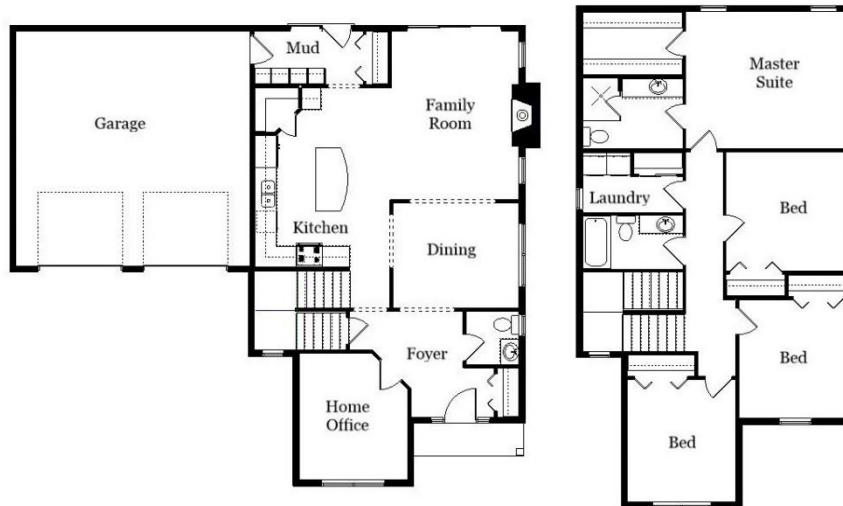

Your Land Your Style Your Home Your Way

Design + Build = Your Best Value

Value Engineered for Unique Affordability

Northlawn LS 2055 Sq. Ft.

Copyright © 2019 Kraus Design Build
All Rights Reserved

All Our Plans are Customizable
to Meet Your Needs