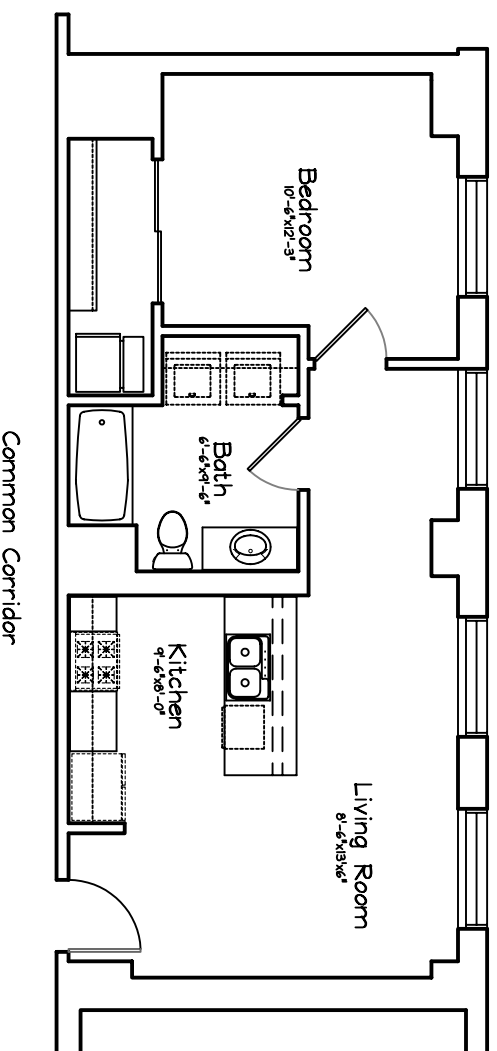

PLANKINTON LOFT APARTMENTS - 4th FLOOR

Southern View

Unit #427 = 650 sq ft
One Bedroom, 1 Bath

Scale : 1/8" = 1'-0"

Square Footage taken from center of corridor/party walls
to exterior of furred walls.