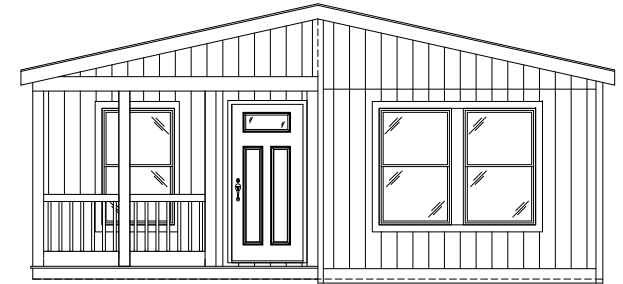

TEMPO
STAND BY ME
55TMP24523BH
24'-0" x 52'-0"
APPROX. 1248 SQ. FT.

FRONT SIDEWALL

FRONT ENDWALL

REAR SIDEWALL

*OPTIONAL FRONT ENDWALL
WITH ACCENT AREAS*

REAR ENDWALL