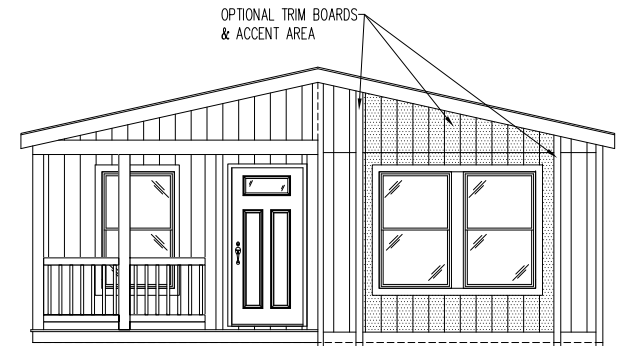

TEMPO
STAND BY ME
55TMP24523BH
24'-0" x 52'-0"
APPROX. 1248 SQ. FT.

FRONT SIDEWALL

FRONT ENDWALL

REAR SIDEWALL

*OPTIONAL FRONT ENDWALL
WITH ACCENT AREAS*

REAR ENDWALL