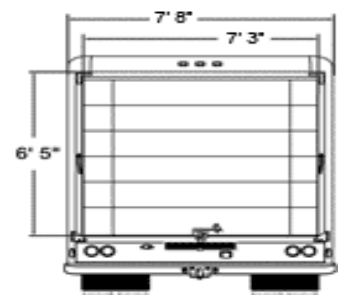

Fuel

- Unleaded fuel.
- Fuel tank capacity: 40 gal.

Features

- Air bags
- Seats for 3 adults
- Automatic transmission
- Air conditioning
- AM/FM radio
- Gentle-Ride suspension
- Disc brakes
- Widest and shortest ramp
- Hitch with 2" ball
- Tie downs
- Rub rails

LOCAL RENTAL RATES
$29.95 PLUS MILEAGE

The Cap Stop
6624 Greenfield Cir NW
North Canton, Ohio 44720
330-305-1998

330-302-1888

North Canton, Ohio 44720

6624 Greenfield Cir NW

The Cap Stop