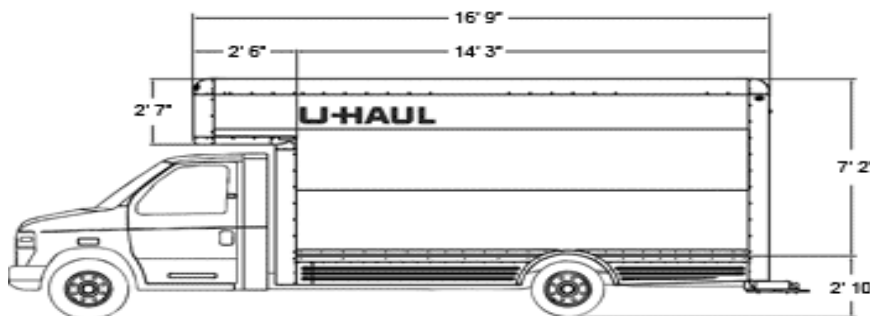

Fuel

- Unleaded fuel.
- Fuel tank capacity: 40 gal.

Features

- Air bags
- Seats for 3 adults
- Automatic transmission
- Air conditioning
- AM/FM radio
- Gentle-Ride suspension
- Disc brakes
- Widest and shortest ramp
- Hitch with 2" ball
- Tie downs
- Rub rails

LOCAL RENTAL RATES
$29.95 PLUS MILEAGE

The Cap Stop
6624 Greenfield Cir NW
North Canton, Ohio 44720
330-305-1998

330-302-1888

North Canton, Ohio 44720

6624 Greenfield Cir NW

The Cap Stop