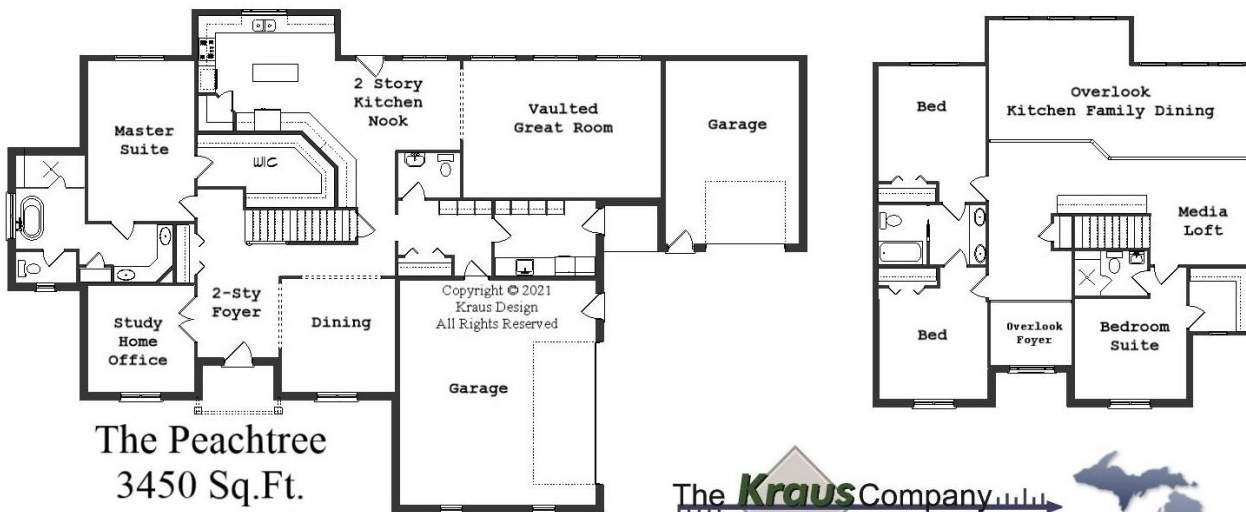

Your Land Your Style Your Home Your Way  
Design + Build = Your Best Value

[www.krausbuild.com](http://www.krausbuild.com)

The Peachtree  
3450 Sq.Ft.

Copyright © 2021 Kraus Design  
All Rights Reserved

We Welcome Your Changes  
to All Of Our Plans

## Design + Build = Your Best Value

The Peachtree Farm  
3450 Sq.Ft.

Copyright © 2021 Kraus Design  
All Rights Reserved

We Welcome Your Changes  
to All Of Our Plans

The **Kraus** Company  
DESIGN BUILD

248-972-5549

# Your Land Your Style Your Home Your Way

Design + Build = Your Best Value

The Peachtree  
3450 Sq.Ft.

Copyright © 2021 Kraus Design  
All Rights Reserved

We Welcome Your Changes  
to All Of Our Plans

The **Kraus** Company  
DESIGN BUILD