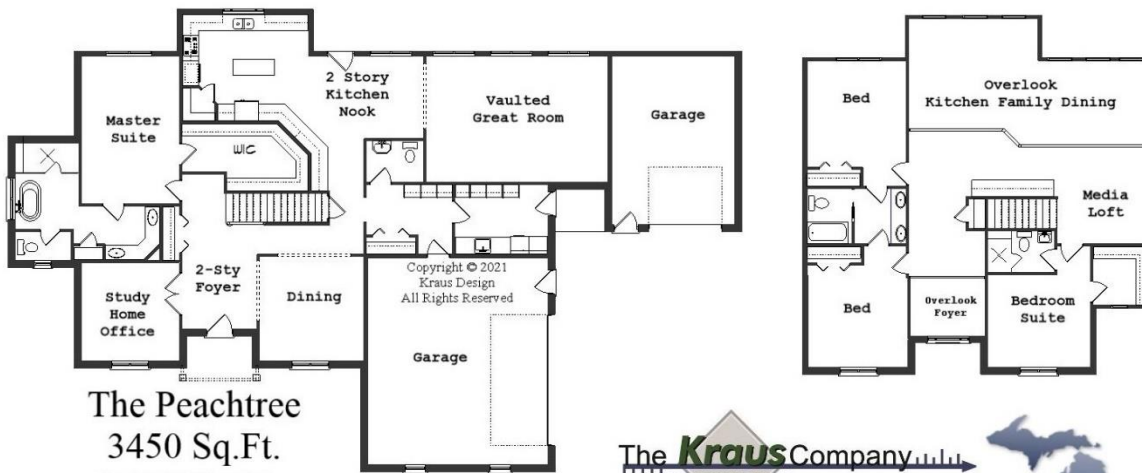

## Design + Build = Your Best Value

The Peachtree Farm  
3450 Sq.Ft.

Copyright © 2021 Kraus Design  
All Rights Reserved

We Welcome Your Changes  
to All Of Our Plans

The **Kraus** Company  
DESIGN BUILD

248-972-5549

# Your Land Your Style Your Home Your Way

Design + Build = Your Best Value

The Peachtree  
3450 Sq.Ft.

Copyright © 2021 Kraus Design  
All Rights Reserved

We Welcome Your Changes  
to All Of Our Plans

The **Kraus** Company  
DESIGN BUILD