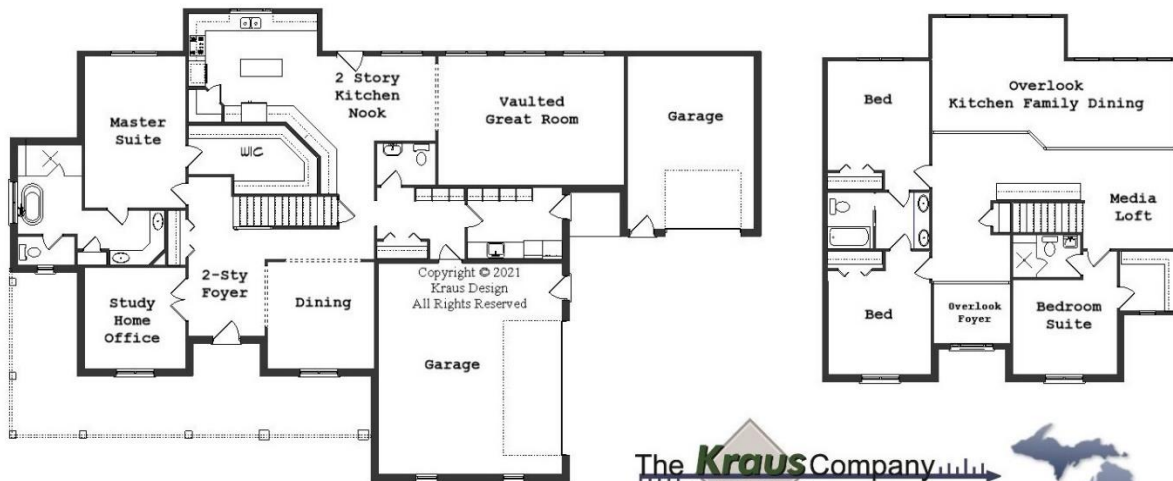

Your Land Your Style Your Home Your Way  
Design + Build = Your Best Value

[www.krausbuild.com](http://www.krausbuild.com)

The Peachtree  
3450 Sq.Ft.

Copyright © 2021 Kraus Design  
All Rights Reserved

We Welcome Your Changes  
to All Of Our Plans

## Design + Build = Your Best Value

The Peachtree Farm  
3450 Sq.Ft.

Copyright © 2021 Kraus Design  
All Rights Reserved

We Welcome Your Changes  
to All Of Our Plans

The **Kraus** Company  
DESIGN BUILD

248-972-5549

# Your Land Your Style Your Home Your Way

Design + Build = Your Best Value

The Peachtree  
3450 Sq.Ft.

Copyright © 2021 Kraus Design  
All Rights Reserved

We Welcome Your Changes  
to All Of Our Plans

The **Kraus** Company  
DESIGN BUILD