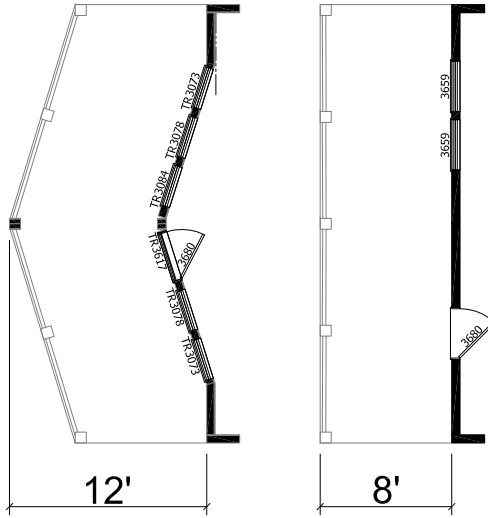

MODEL 17-CB-4603C

3 BEDROOM, 2 BATH
ACTUAL SIZE: 60' x 26'-8"
TOTAL AREA: 1,600 SQ. FT.

OPTIONAL RECESSED PORCH (add 6' to LR)

OPTIONAL PROW PORCH

OPTIONAL PORCH