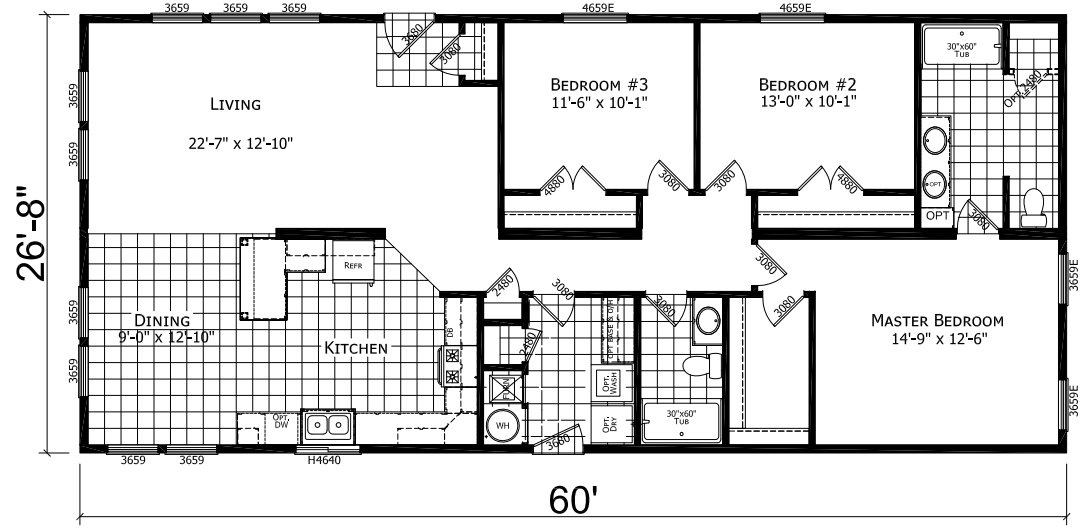

OPTIONAL Doors on Furnace and Water Heater

OPTIONAL LARGE Kitchen Window

CHAMPION

MANUFACTURED BEAUTIFULLY™

1425 SUNNYSIDE RD. WEISER, ID 83672

MODIFICATIONS

PROJECT: 17-CB4603C
60' x 26'-8" 3 BD 2 BTH

TITLE: LITERATURE PLAN

SHEET: L-101

DRAWN BY: MJW
DATE: 02-20-18
SCALE: 1/8" = 1'-0"

FILENAME: CB4603C