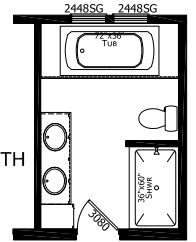

(3) Optional Windows

OPTIONAL GLAMOUR BATH