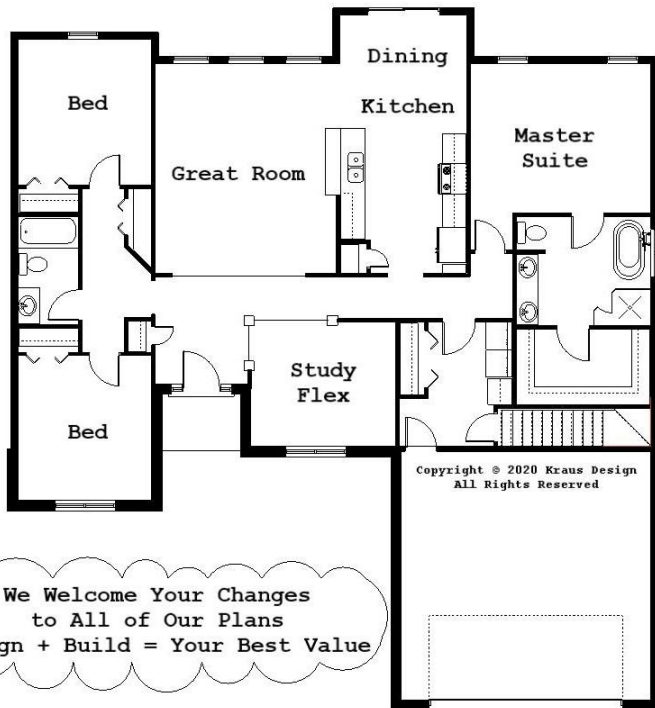

Your Land Your Style Your Home Your Way
Design + Build = Your Best Value

www.krausbuild.com

The **Kraus** Company
DESIGN BUILD

248-972-5549

The Valdosta
1860 Sq.Ft.

Copyright © 2020 Kraus Design
All Rights Reserved