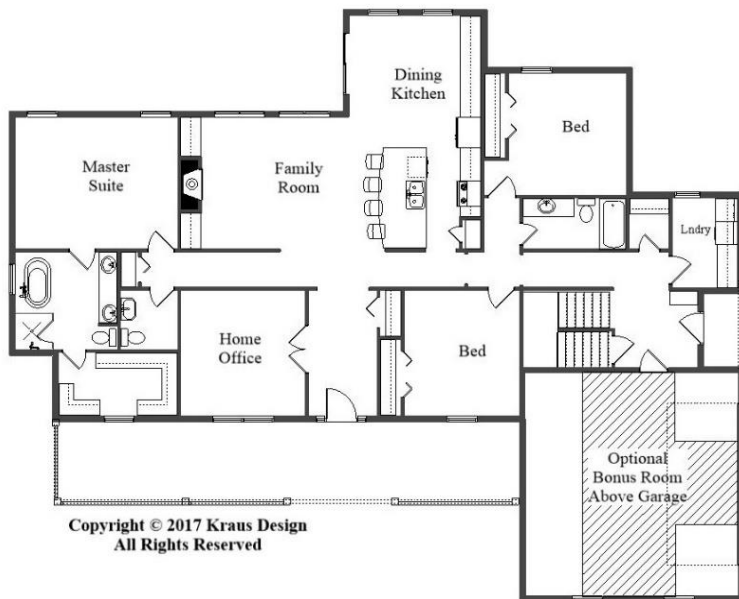

Your Land Your Style Your Home Your Way
Design + Build = Your Best Value

www.krausbuild.com

The **Kraus** Company
DESIGN BUILD

248-972-5549

The River Bed Ranch
2175 Sq. Ft.

Optional Bonus 300 Sq.ft.

Copyright © 2017 Kraus Design
All Rights Reserved

Setting the New Standard

Your Land Your Style Your Home Your Way
Design + Build = Your Best Value

The **Kraus** Company
DESIGN BUILD

248-972-5549

The River Ranch
2155 Sq. Ft.

Optional Bonus 300 Sq.ft.

Copyright © 2017 Kraus Design
All Rights Reserved