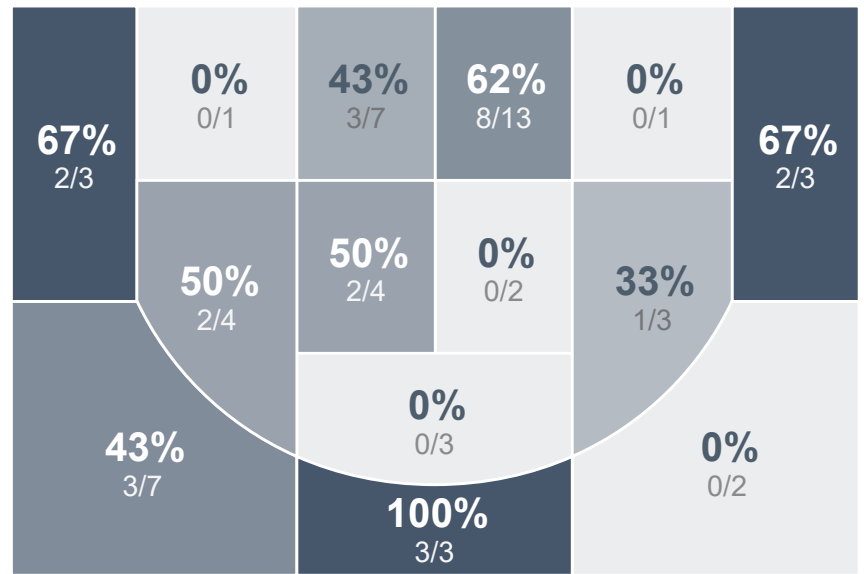

Boys Varsity Basketball