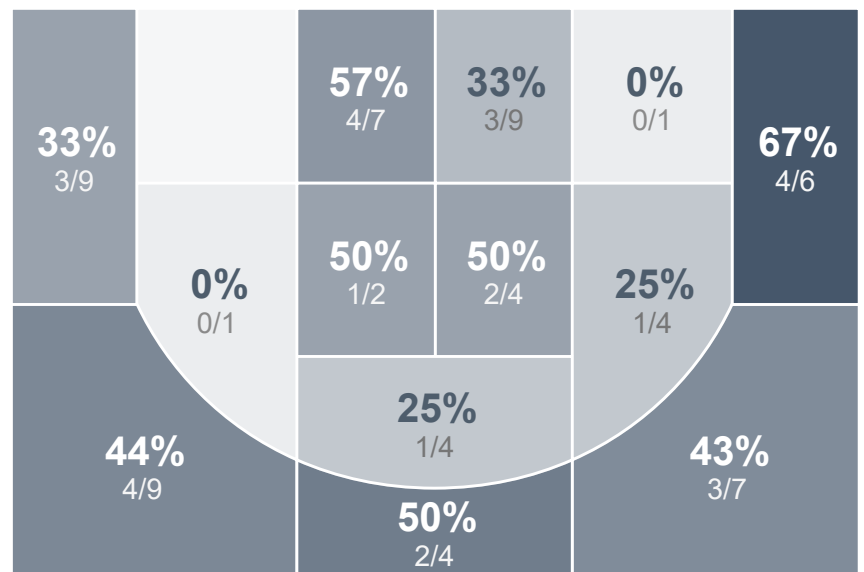

Turtle Mountain