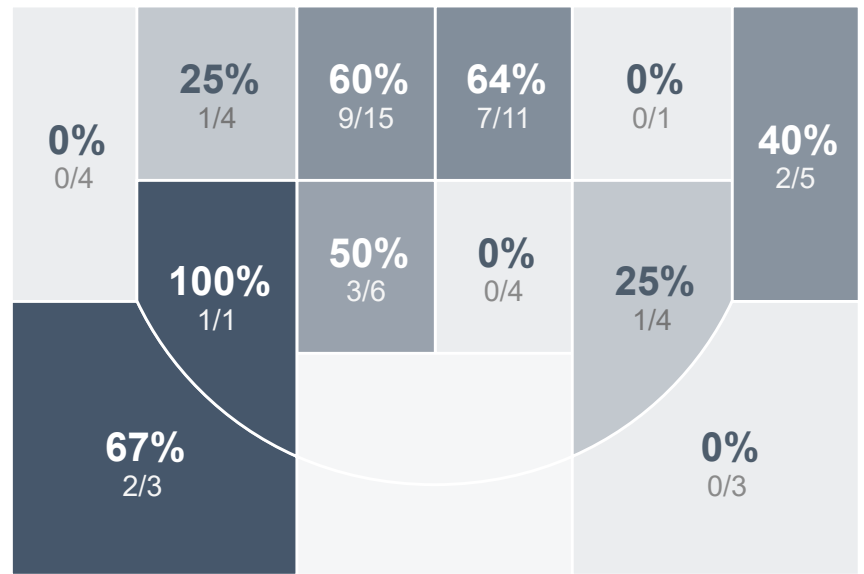

Watford City Girls Basketball