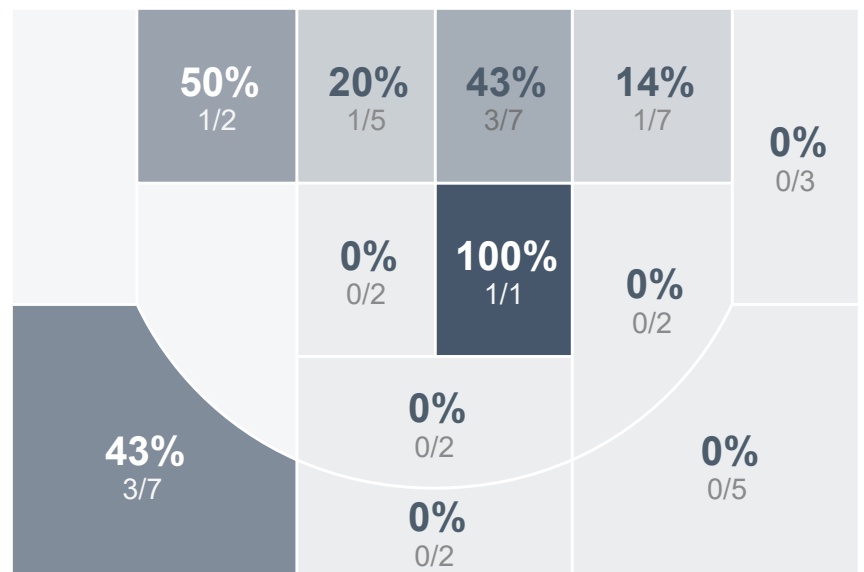

Box Score Report

WCHS @ Williston - Feb 23, 2021 - W 68-29

Period Stats

Team	1	2	Final
WCHS	36	32	68
WHS	9	20	29

Run Graph

Team Stats

	WCHS	WHS
Field Goal %	42.6%	22.2%
Effective Field Goal %	45.9%	25.6%
2FG Made/Attempted	22/46	7/28
2FG%	47.8%	25.0%
3FG Made/Attempted	4/15	3/17
3FG%	26.7%	17.6%
FT Made/Attempted	12/16	6/8
Free Throw Percentage	75.0%	75.0%
Points Per Possession	1.05	0.45
Transition Points	12	2
Points Off Turnovers	24	8
Second Chance Points	20	0
Points in the Paint	38	10
Offensive Rebounds	15	9
Defense Rebounds	24	19
Assists	18	8
Deflections	9	7
Steals	14	6
Blocks	5	0
Turnovers	11	24
Personal Fouls	9	16
Charges Taken	0	0

Watford City Girls Basketball

Williston High School

Watford City Girls Basketball's Player Stats

Name	Pts	FG	3FG	FT	+/-	MINS	OREB	DREB	AST	DEFL	STL	BLK	TO	FOUL	CHG
#1 Hayley Ogle	16	5/7	1/2	5/5	+ 26	25	2	10	4	2	1	0	3	0	0
#2 Jaelyn Ogle	2	0/0	0/0	2/2	+ 2	3	0	1	0	1	0	0	0	0	0
#3 Lexi Moberg	0	0/0	0/0	0/0	+ 2	3	1	0	1	0	0	0	0	0	0
#4 Kymber-Lee McGorman	0	0/1	0/0	0/0	+ 1	1	0	0	0	0	0	0	0	0	0
#5 Jessica Mogen	2	1/5	0/2	0/0	+ 30	20	0	1	5	2	5	1	0	1	0
#11 Gracen Breitbach	7	3/5	1/2	0/0	+ 24	24	2	1	0	2	1	0	3	1	0
#12 Emma Mogen	10	4/10	1/3	1/2	+ 25	27	3	4	3	1	4	3	0	2	0
#14 Akira Hogue	2	1/3	0/1	0/0	- 3	5	0	0	0	0	0	0	0	1	0
#22 Jordyn Peterson	0	0/1	0/0	0/0	+ 2	3	0	0	0	0	1	0	0	0	0
#23 Audrey Fowler	0	0/0	0/0	0/0	+ 1	1	0	0	0	0	0	0	0	0	0
#24 Ashley Holen	16	7/16	1/3	1/3	+ 38	28	3	0	1	0	1	0	3	2	0
#40 Madison Spacher	10	4/10	0/2	2/2	+ 30	22	1	2	3	1	1	1	1	1	0
#50 Riley Faller	3	1/3	0/0	1/2	+ 17	20	2	1	1	0	0	0	1	1	0