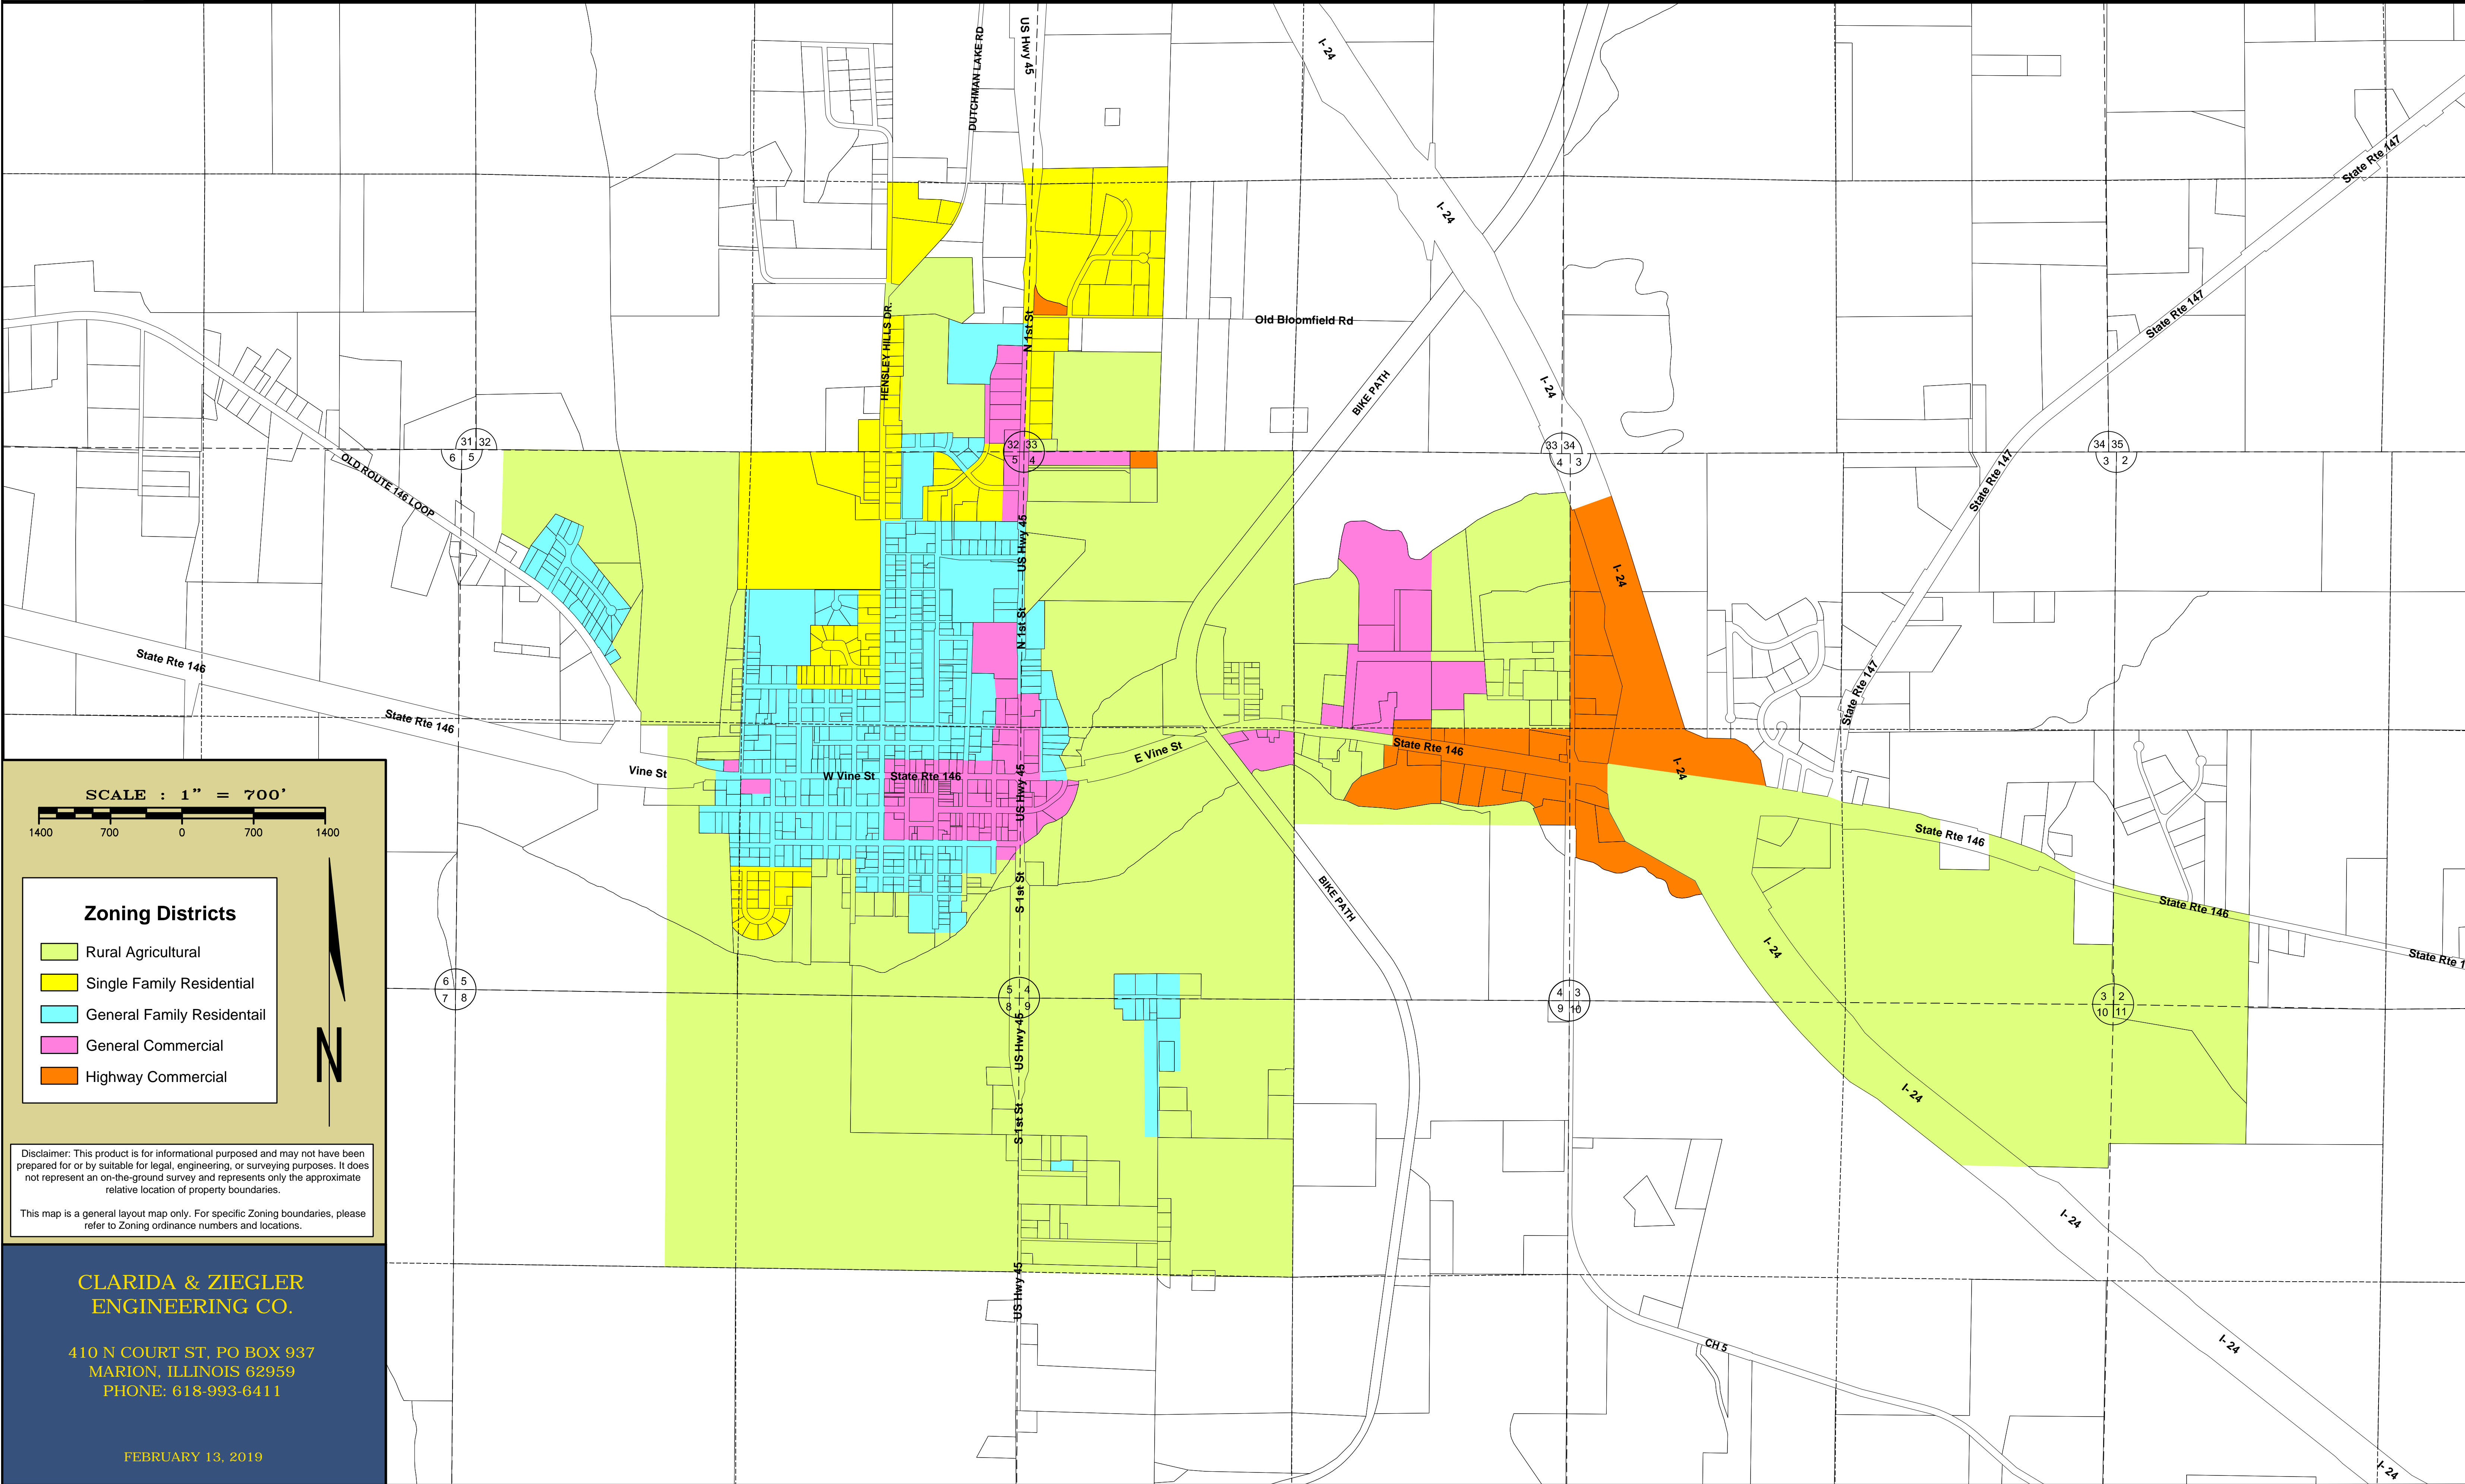

ZONING DISTRICT MAP - VIENNA, ILLINOIS

SCALE : 1" = 700'

Zoning Districts

- Rural Agricultural
- Single Family Residential
- General Family Residential
- General Commercial
- Highway Commercial

Disclaimer: This product is for informational purposes and may not have been prepared for or by suitable for legal, engineering, or surveying purposes. It does not represent an on-the-ground survey and represents only the approximate relative location of property boundaries.

This map is a general layout map only. For specific Zoning boundaries, please refer to Zoning ordinance numbers and locations.

**CLARIDA & ZIEGLER
ENGINEERING CO.**

410 N COURT ST, PO BOX 937
MARION, ILLINOIS 62959
PHONE: 618-993-6411

FEBRUARY 13, 2019