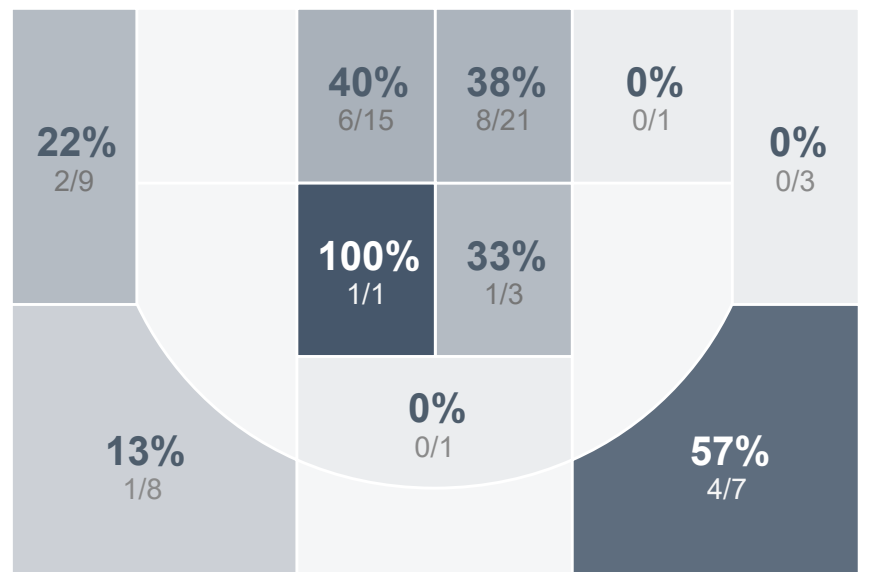

Mandan High School