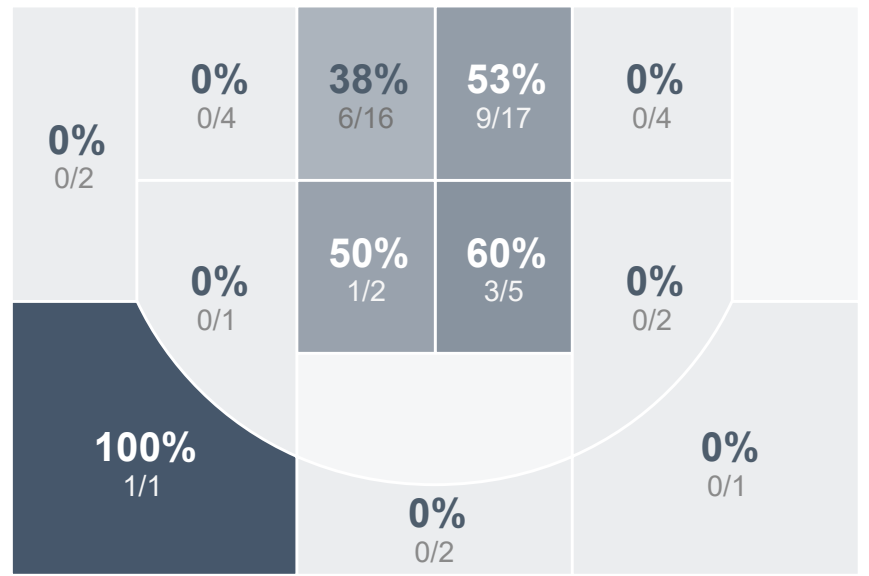

Girls' Varsity Basketball