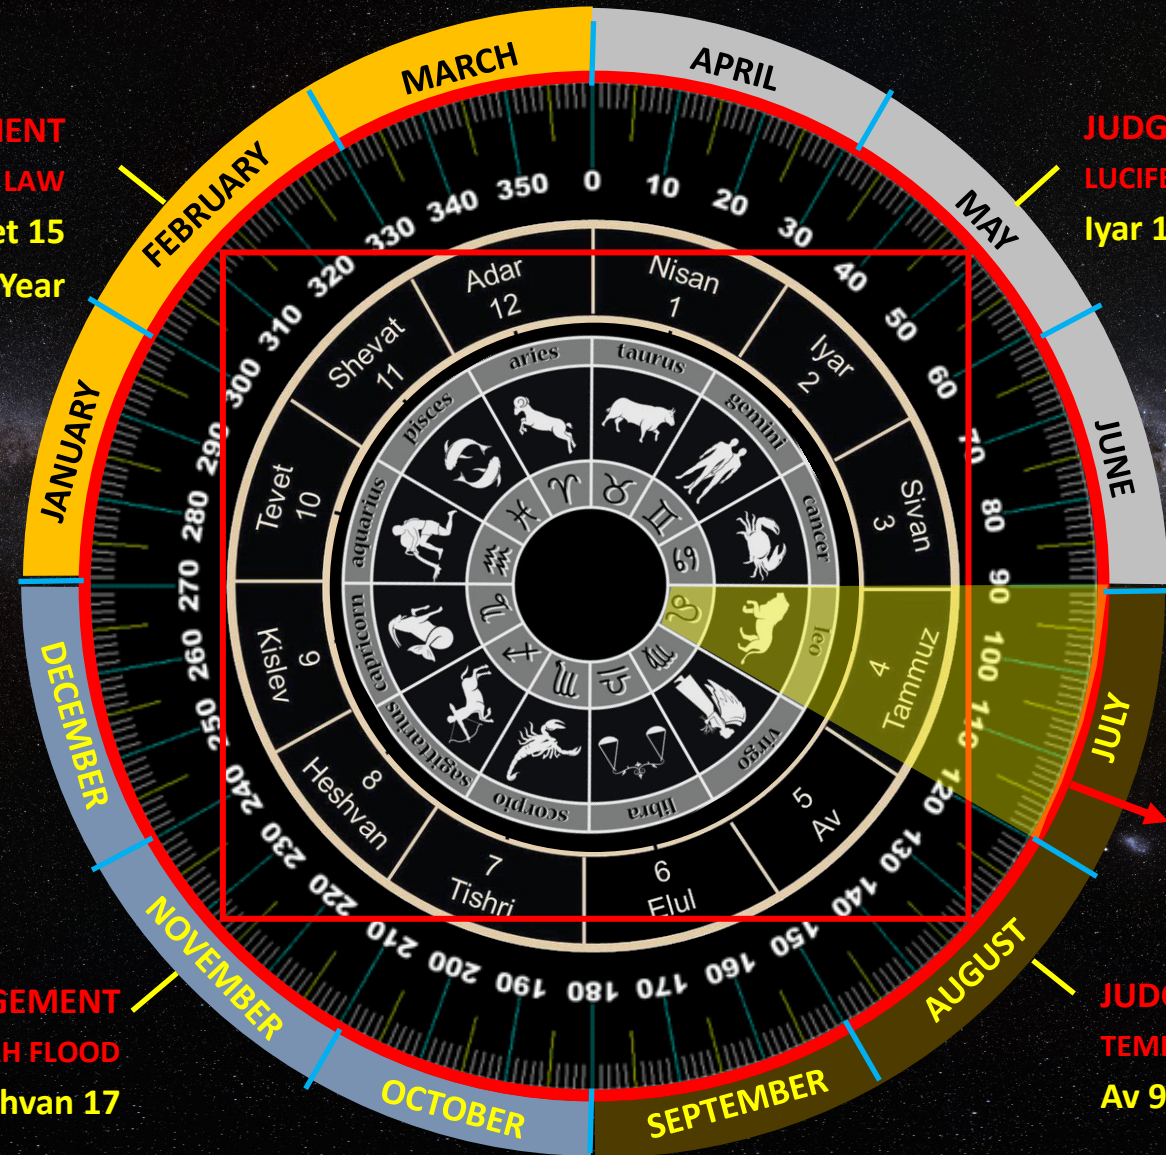

JUDGEMENT
LUCIFER IN EDEN-THE FALL
Iyar 17

Silver Age
Bronze Age

113° @
LION'S GATE
July 23

JUDGEMENT
TEMPLES DESTROYED
Av 9

JUDGEMENT
NOAH FLOOD
Heshvan 17

BOOK OF JUBILEES 3:15-17

Within 1st 50th Year Jubilee
1st Week
7th Year

@ 8th Year
2nd Month of Iyar
17th Day
Shining One (Wise) Lucifer shows-up
IYAR @ ~45°

@ 8th Year
4th Month of Tammuz
Leave Eden's Gate

Iyar	2 Month
Av	5 Month
Heshvan	8 Month
Shevat	11 Month