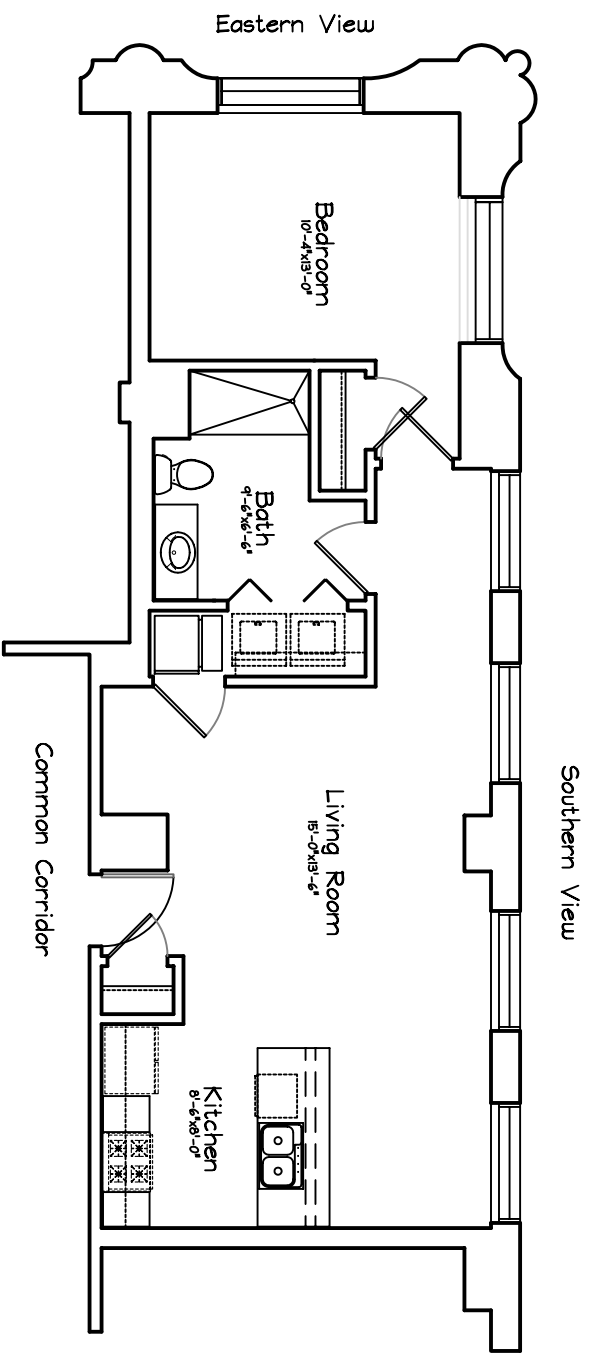

PLANKINTON LOFT APARTMENTS - 4th FLOOR

Unit #425 = 735 sq ft
One Bedroom, 1 Bath

Scale : 1/8" = 1'-0"

Square Footage taken from center of corridor/party walls
to exterior of furred walls.