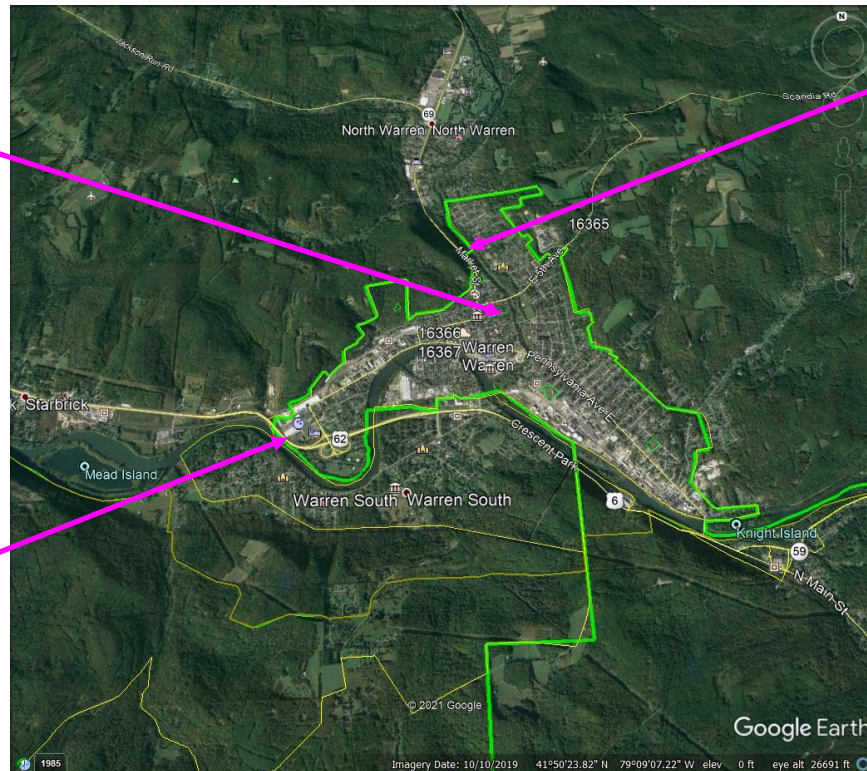

How to Participate in People-Powered Districts Event

League of Women Voters of Warren County

April 29, 2021

Make April 29 an adventure – find one of the boundaries of the 2001 gerrymandered state senate district that divided Warren County for the first time in 95 years! Boundaries of Mead Township or the City of Warren split our county into two state senate districts. You can walk, bike, or car caravan from a boundary to the 5:00 pm rally at the Warren County Courthouse sidewalk.

You may participate in a caravan (invite your friends and walk, bike or drive to the rally).

RALLY – 5:00 pm Market Street Sidewalk near Courthouse

CARAVAN 1 – Mead Township – 4:15 at Tiona Post Office

CARAVAN 2 – Warren City Boundary – 4:30 near Watson Home

CARAVAN 3 – Warren City Boundary – 4:30 near Bocce Courts in Betts Park

Feel free to make signs (see ideas elsewhere on LWVWC page) and we will have some to share at the Rally

ALL – MEET ON
MARKET STREET
COURTHOUSE
SIDEWALK AT 5:00
PM – What do we
want? FAIR
DISTRICTS! How
will we get them?
LACRA

4:30 – Start near
the Bocce Courts
in Betts Park (a
city boundary) and
walk, bike or drive
to the Courthouse
Sidewalk

4:30 - Start at the
Watson Home
(1200 Conewango
Avenue) city
boundary and
walk, bike or drive
to Courthouse
sidewalk

4:15 – Start at the
Tiona Post Office
on Route 6 (to
symbolize Mead
Township
separation from
District 25) and
drive to the
Courthouse
sidewalk