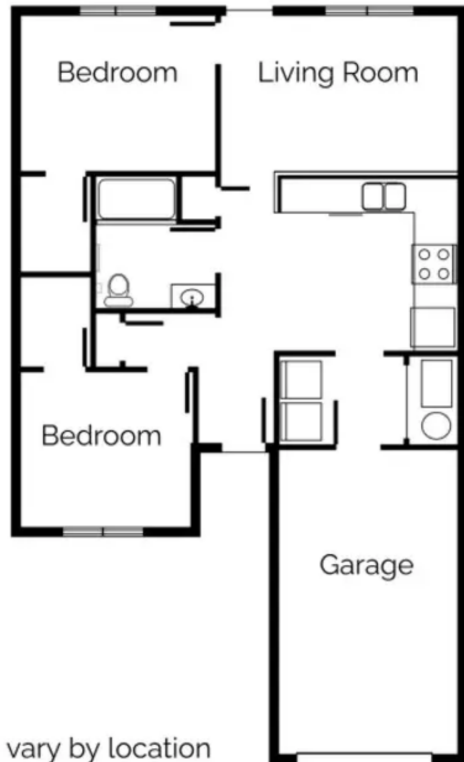

see more at www.beacon.cc

2 Bedroom
1 Bath
951 SqFt

Meadow View Residences

FEATURES

- Attached garage with opener.
- Custom fit window blinds.
- Fully equipped kitchens with room for dining.
- Individual furnace, central air and hot water.
- Off-street parking.
- Private entry with garage.
- Private patio.
- Refrigerator, range, dishwasher, microwave, and disposal.
- Washer and dryer connections.
- Walk-in Closets.
- Wheelchair and disability accessible.
- Safe, clean all electric (resident pays electric and water)
- Individual trash bins.

3 Bedroom
2 Bath
1,406 SqFt

114 Tall Grass Circle
Moundridge, KS 67107

620-504-6055

see more at www.beacon.cc