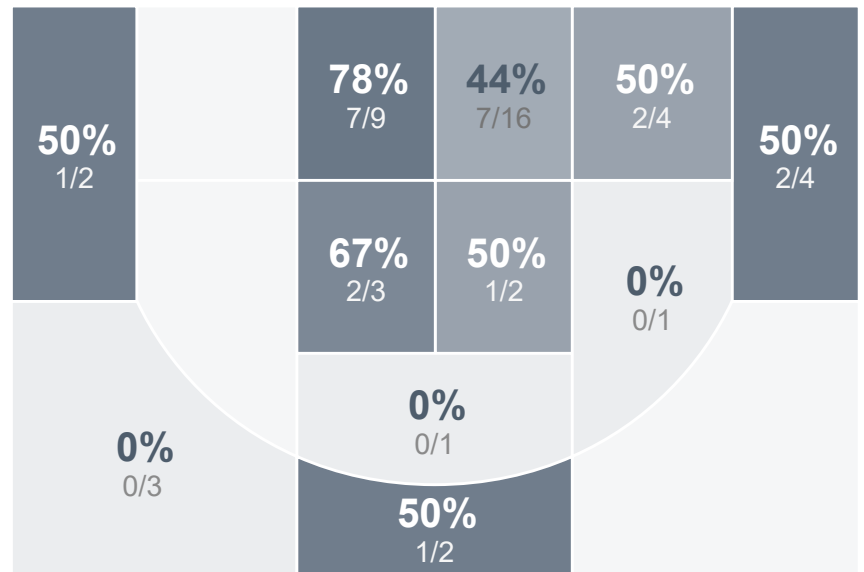

Girls' Varsity Basketball - New