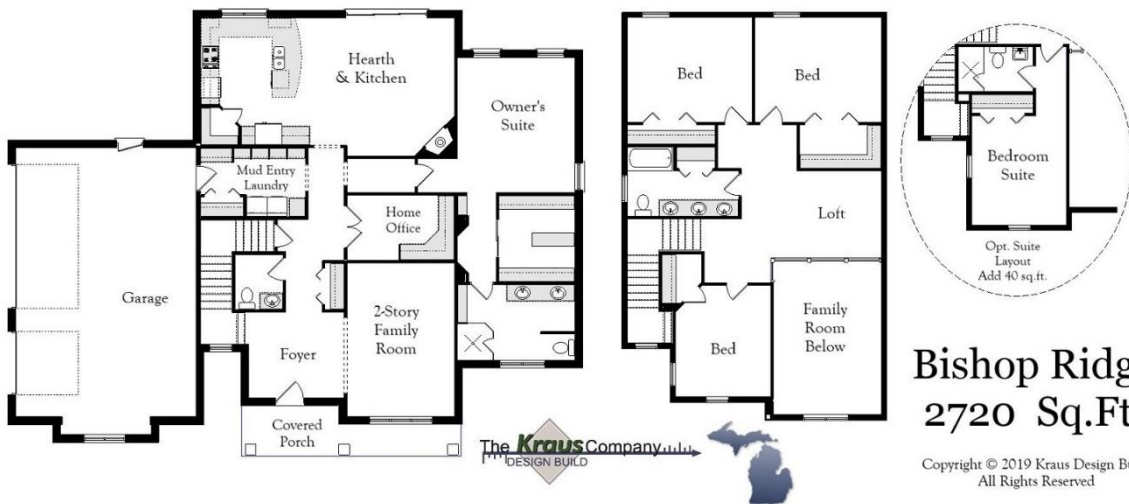

Your Land Your Style Your Home Your Way

Design + Build = Your Best Value

Setting the New Standard

Your Land Your Style Your Home Your Way

Design + Build = Your Best Value

Bishop Ridge
2720 Sq.Ft.

Copyright © 2019 Kraus Design Build
All Rights Reserved