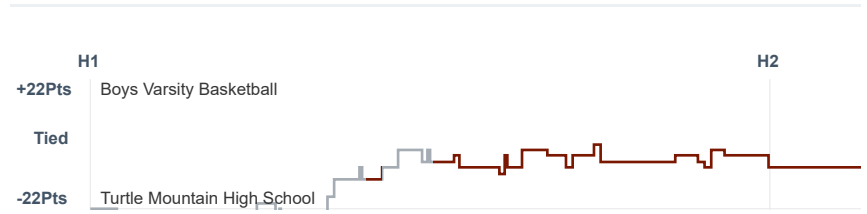

Box Score Report

MHS @ Turtle Mountain - Jan 10, 2023 - W 91-69

Period Stats

Team	1	2	Final
MHS	48	43	91
TMHS	41	28	69

Run Graph

Team Stats

	MHS	TMHS
Field Goal %	54.0%	40.0%
Effective Field Goal %	65.1%	45.4%
2FG Made/Attempted	20/37	19/45
2FG%	54.1%	42.2%
3FG Made/Attempted	14/26	7/20
3FG%	53.8%	35.0%
FT Made/Attempted	9/14	10/16
Free Throw Percentage	64.3%	62.5%
Points Per Possession	1.19	0.88
Transition Points	16	6
Points Off Turnovers	32	19
Second Chance Points	9	14
Points in the Paint	38	26
Offensive Rebounds	6	15
Defense Rebounds	26	25
Assists	25	13
Deflections	12	6
Steals	9	4
Blocks	2	2
Turnovers	13	21
Personal Fouls	13	13
Charges Taken	2	0