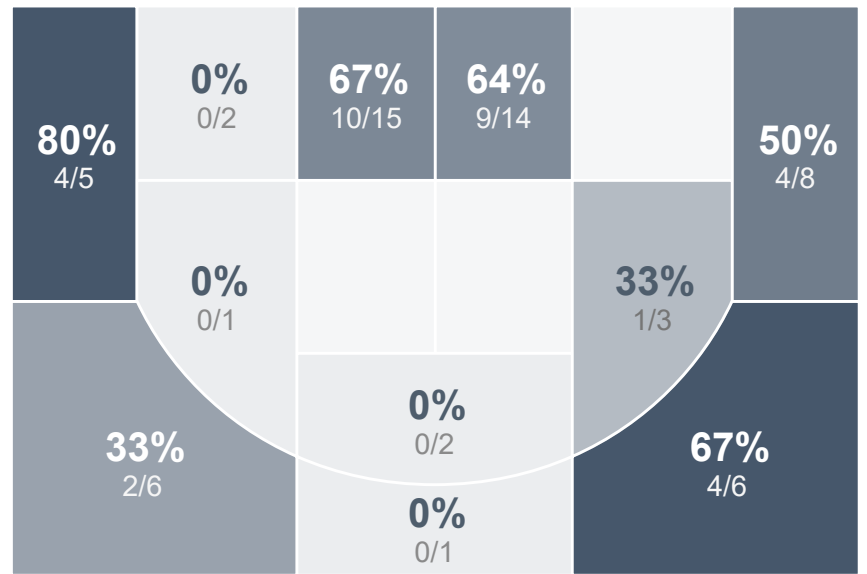

Boys Varsity Basketball