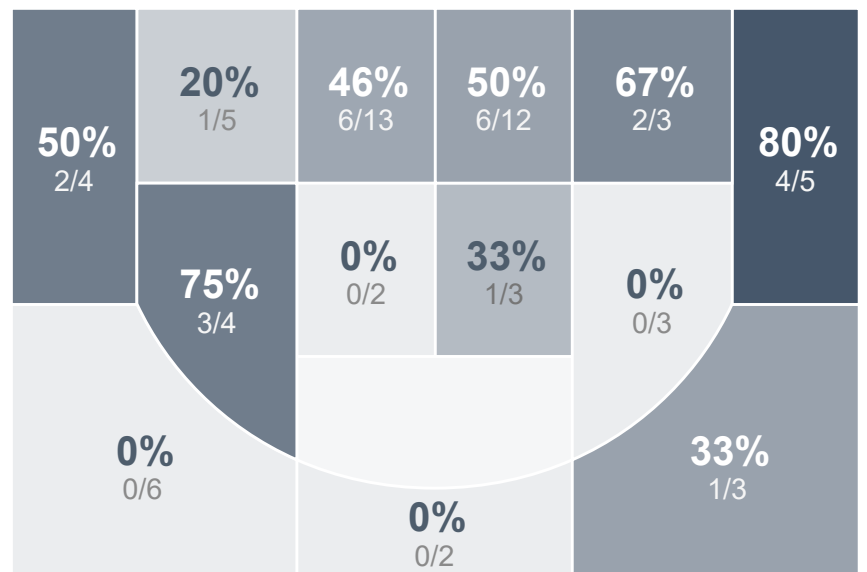

Turtle Mountain High School