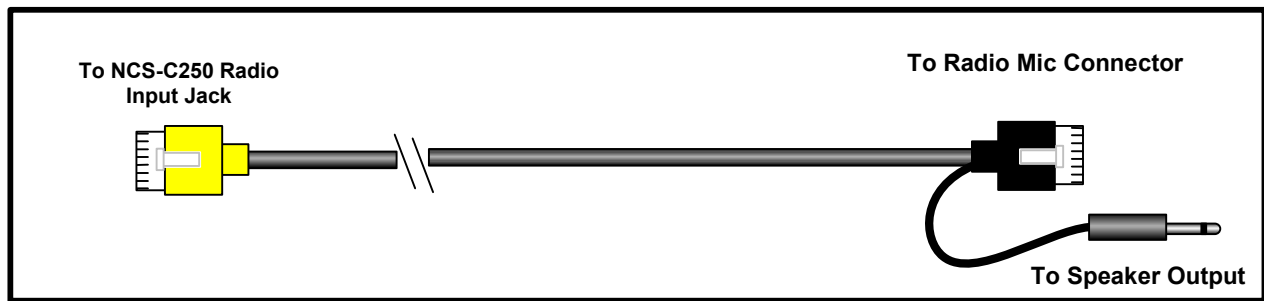

# Radio Interface Cable

For NCS-C250 Mobile Multi-Switcher

NCS Model Number

## NCS-250-ICM-XX

Compatible Radios:

IC-A110

IC-A120

**Notes:**

1. Do Not use this cable with NCS-C150 or NCS-C151 Interop Switches.