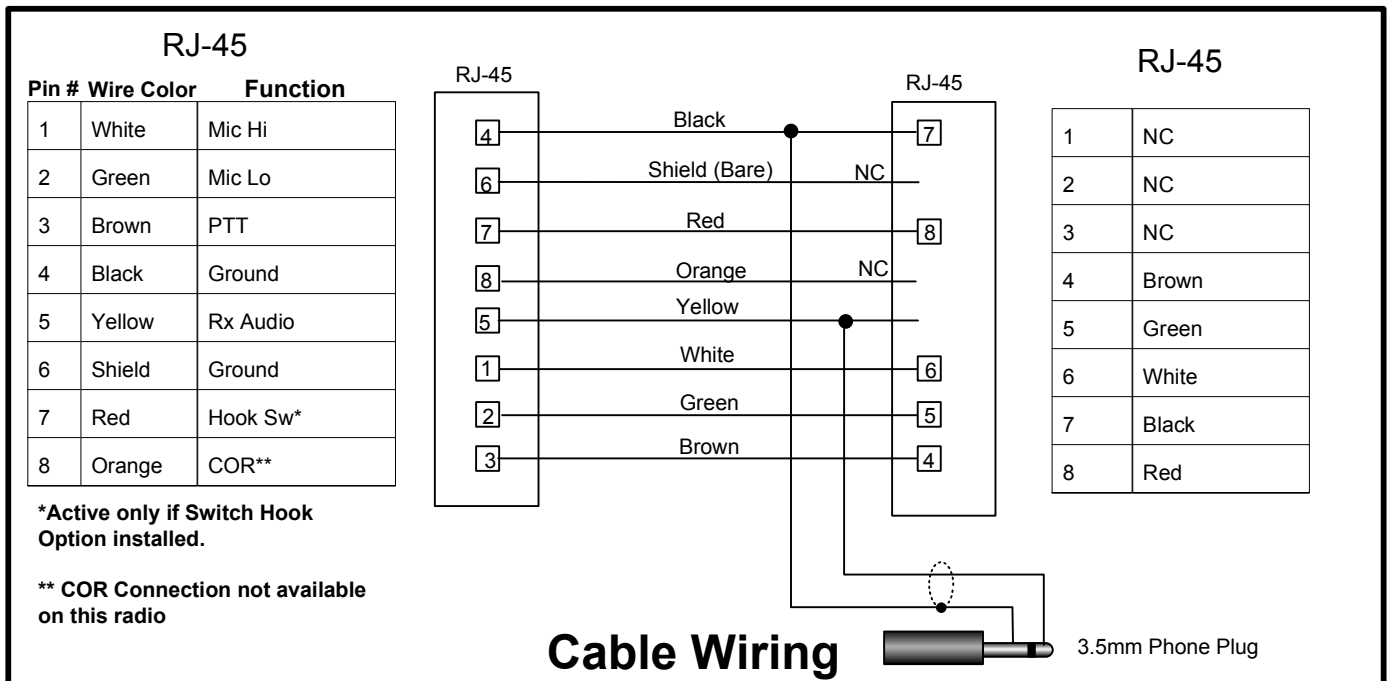

# Radio Interface Cable

For NCS-C250 Mobile Multi-Switcher

NCS Model Number

## NCS-250-ICM-XX

Compatible Radios:

IC-A110

IC-A120

**Notes:**

1. Do Not use this cable with NCS-C150 or NCS-C151 Interop Switches.